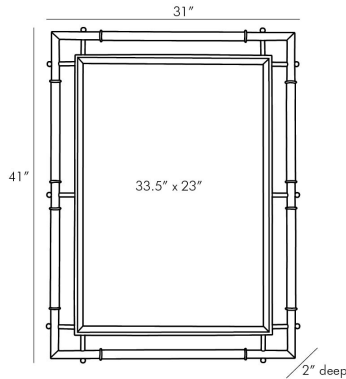

ARTERIO RS

ATLANTA MIRROR

4722

H: 41 IN, W: 31 IN, D: 2 IN

Navy Leather

Contract Suitable As Is

The details of this mirror's linear frame balance masculine and feminine aesthetics to create a refined statement piece. A reflective mirror trimmed with a beveled edge is surrounded by brass arms in a brushed finish that extend from the glass to create a see-through effect. Navy leather wrapping adorns segments of the brilliant metal frame adding natural charm to its luxe appeal. Security cleat hanging hardware allows for horizontal or vertical display. Leather may vary.

APPEARANCE

Material	Brass, Leather, Mirror
Material Type	Beveled
Finish	Navy, Plain
Finish Will Vary	true
Top Coat/Sealant	false

DIMENSIONS

Mirror Size	1 IN H: 33.5 IN, W: 23 IN
-------------	------------------------------

SHIPPING

Shipping Requirements	TruckShip
Product Weight	45 LBS
Gross Weight 1	101.8 LBS
Shipping Box 1	H: 10 IN, L: 48 IN, W: 39 IN

ADDITIONAL INFO

Features	T-Screw Hardware Included
Hanger Position	Vertical & Horizontal
Hanger Type	Security Cleat