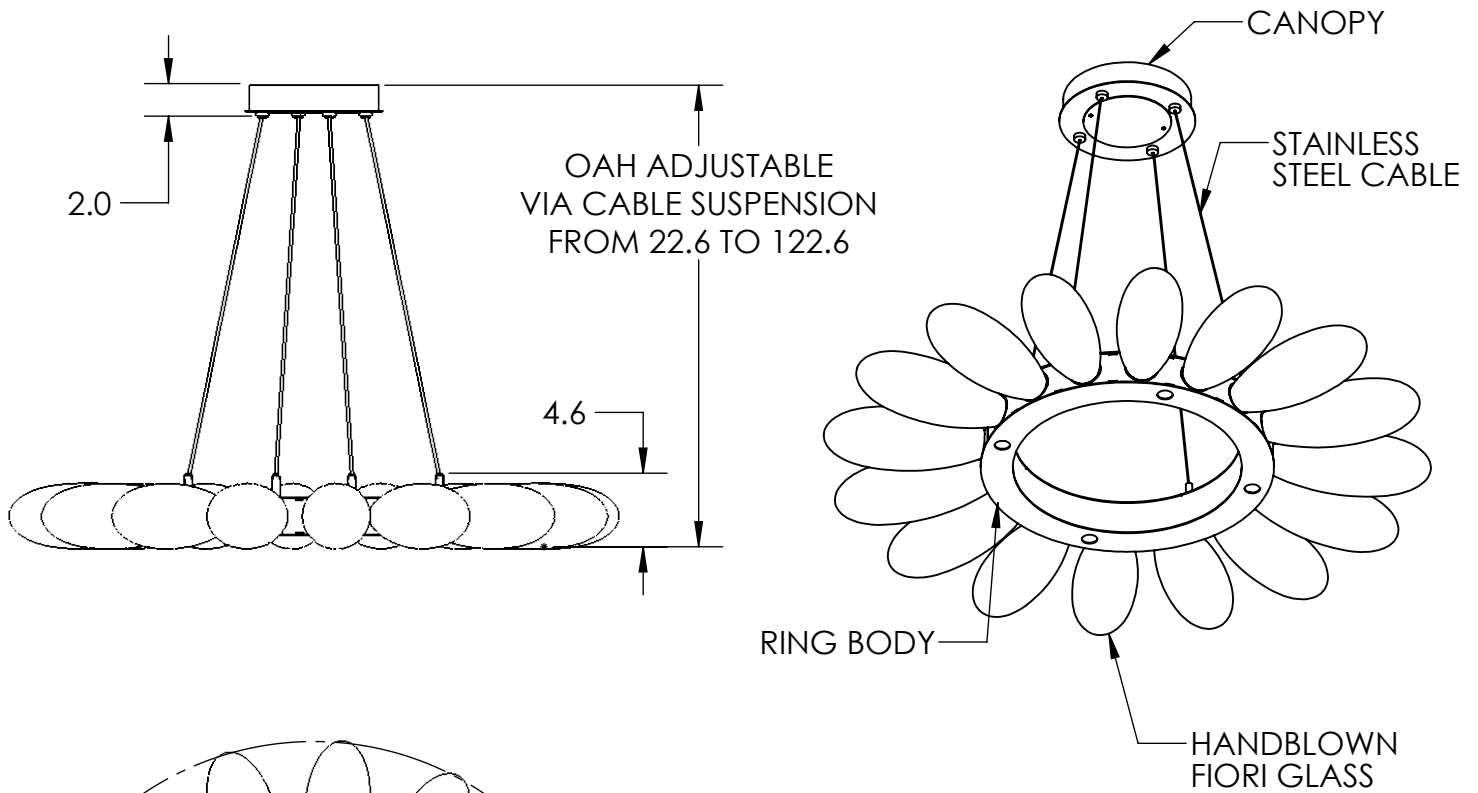

Collection: FIORI

Product #: CHB0071-39

All dimensions are shown in inches unless otherwise stated.
 Visit hammertonstudio.com for product options.

12/21/2020 (A)

Mounting Packet: W	Weight(lbs.): 44	Electrical Type: LED	CCT: SEE WEBSITE
UL Location: DRY		Elec. Qty: 12	Wattage: 42 Voltage: 120
Finish: SEE WEBSITE FOR OPTIONS		Source Lumens: Ambient:1920	Down:1360
Top Diffuser: N/A		Dimmable: Forward/Reverse Phase To 1%	
Bottom Diffuser: N/A		CRI: 93+	Power Factor: >0.9

Canopy Mounting Detail

MOUNTS DIRECTLY TO J-BOX

All Hammerton fixtures are handcrafted by artisans. Subtle imperfections reflect the mark of the artisan and should be expected in any handcrafted product. Dimensions may vary up to 7/8".