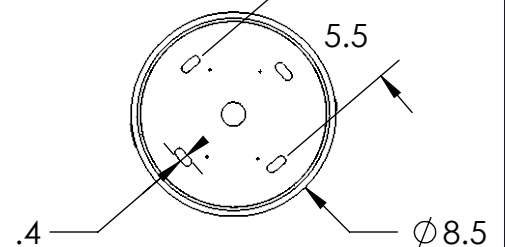

Collection: FIORI

Product #: CHB0071-39

All dimensions are shown in inches unless otherwise stated.
 Visit hammertonstudio.com for product options.

12/21/2020 (A)

Mounting Packet: W	Weight(lbs.): 44	Electrical Type: LED	CCT: SEE WEBSITE
UL Location: DRY		Elec. Qty: 12	Wattage: 42 Voltage: 120
Finish: SEE WEBSITE FOR OPTIONS		Source Lumens: Ambient:1920	Down:1360
Top Diffuser: N/A		Dimmable: Forward/Reverse Phase To 1%	
Bottom Diffuser: N/A		CRI: 93+	Power Factor: >0.9

Canopy Mounting Detail

MOUNTS DIRECTLY TO J-BOX

All Hammerton fixtures are handcrafted by artisans. Subtle imperfections reflect the mark of the artisan and should be expected in any handcrafted product. Dimensions may vary up to 7/8".