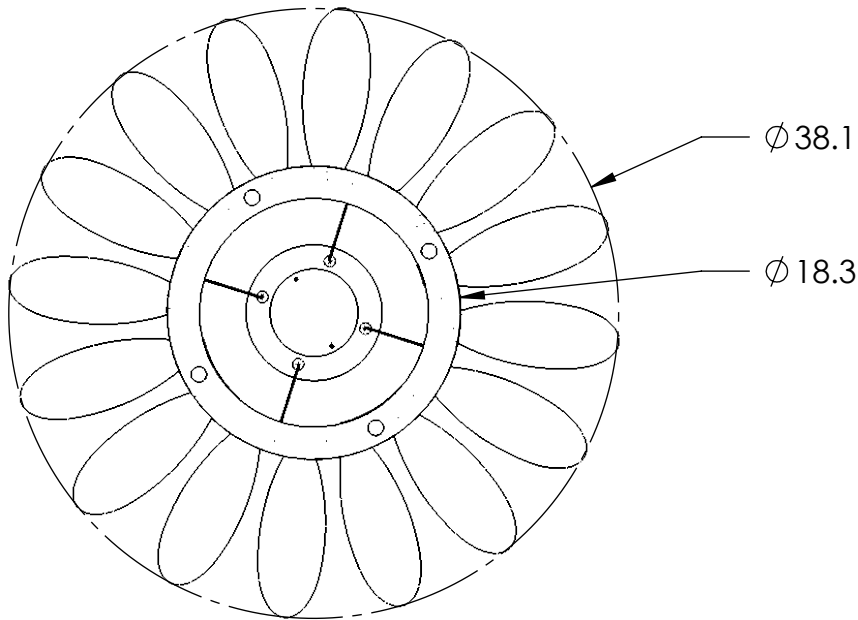

Collection: FIORI

Product #: CHB0071-39

All dimensions are shown in inches unless otherwise stated.
 Visit hammertonstudio.com for product options.

12/21/2020 (A)

Mounting Packet: W	Weight(lbs.): 44	Electrical Type: LED	CCT: SEE WEBSITE
UL Location: DRY		Elec. Qty: 12	Wattage: 42 Voltage: 120
Finish: SEE WEBSITE FOR OPTIONS		Source Lumens: Ambient:1920	Down:1360
Top Diffuser: N/A		Dimmable: Forward/Reverse Phase To 1%	
Bottom Diffuser: N/A		CRI: 93+	Power Factor: >0.9

Canopy Mounting Detail

MOUNTS DIRECTLY TO J-BOX

All Hammerton fixtures are handcrafted by artisans. Subtle imperfections reflect the mark of the artisan and should be expected in any handcrafted product. Dimensions may vary up to 7/8".