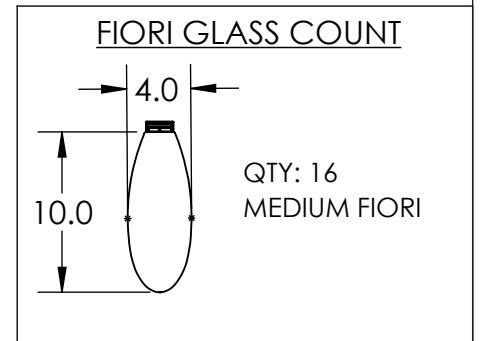

Collection: FIORI

Product #: CHB0071-39

All dimensions are shown in inches unless otherwise stated.
 Visit hammertonstudio.com for product options.

12/21/2020 (A)

Mounting Packet: W	Weight(lbs.): 44	Electrical Type: LED	CCT: SEE WEBSITE
UL Location: DRY		Elec. Qty: 12	Wattage: 42 Voltage: 120
Finish: SEE WEBSITE FOR OPTIONS		Source Lumens: Ambient:1920	Down:1360
Top Diffuser: N/A		Dimmable: Forward/Reverse Phase To 1%	
Bottom Diffuser: N/A		CRI: 93+	Power Factor: >0.9

Canopy Mounting Detail

MOUNTS DIRECTLY TO J-BOX

All Hammerton fixtures are handcrafted by artisans. Subtle imperfections reflect the mark of the artisan and should be expected in any handcrafted product. Dimensions may vary up to 7/8".