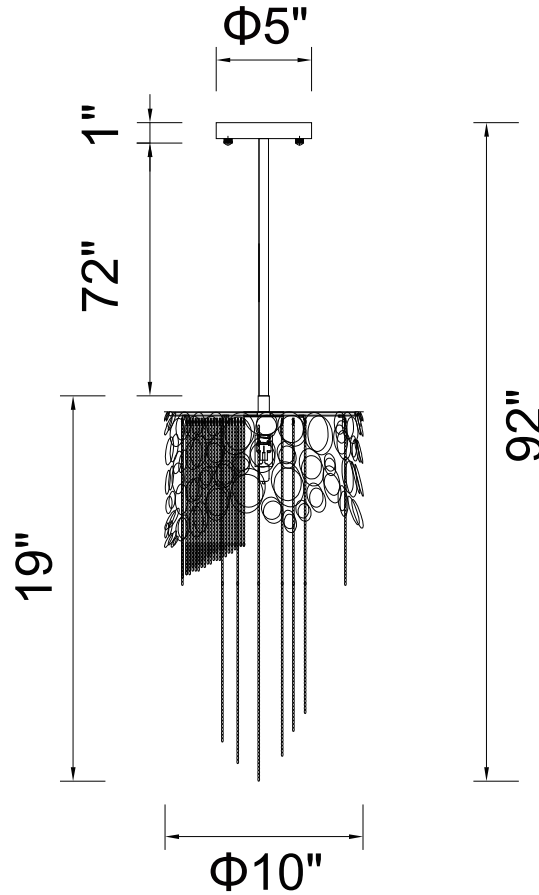

PROJECT: _____

FIXTURE TYPE: _____

LOCATION: _____

CONTACT/PHONE: _____

Item	5631P10C-R
Collection	VICTORIA
Finish	Chrome
Glass	-----
Crystal	-----
Input	120V AC,60HZ,AC

Shade	-----
Length/Dia.	10"
Width/Ext.	-----
Height	19"
Maximum	92"
Lumens	-----

Light Source	G9
Bulb Info.	1×40W
Included	-----
Dimmable	No
Color	-----
Weight	