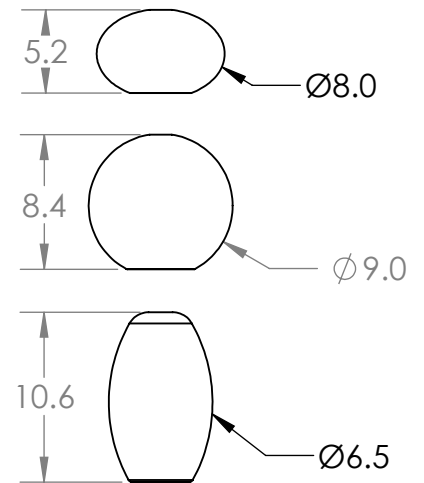

Collection: MISTO

Product #: CHB0048-03

HAND BLOWN GLASS DIMENSIONS  
MAY VARY UP TO 1"

*Bulbs Not Included*

Visit [hammertonstudio.com](http://hammertonstudio.com) for product options and specifications.

4/5/2022 (A)

Mounting Packet: W	Electrical Type: INCANDESCENT
Approximate lbs.: 20	Bulb Qty: 3 Bulb Type: A19
Finish: SEE WEB SITE FOR OPTIONS	Wattage: 40 Voltage: 120
Top Diffuser: CLOSED	Socket Type: MEDIUM BASE, E26
Bottom Diffuser: OPEN	UL Location: DRY

All fixtures created by Hammerton are handcrafted by artisans. Dimensions may vary up to 7/8".

© Copyright 2022. All rights in design, detail or invention of this drawing are reserved as the property of Hammerton. Any imitation or adaptation without written consent is strictly prohibited.