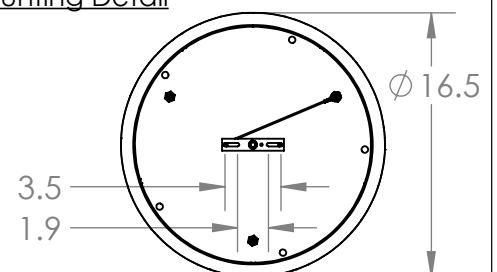

Mounting Detail

MOUNTS DIRECTLY TO J-BOX