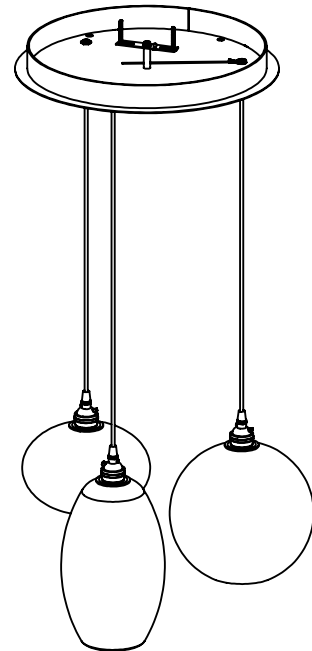

Collection: MISTO

Product #: CHB0048-03

HAND BLOWN GLASS DIMENSIONS  
MAY VARY UP TO 1"

*Bulbs Not Included*

Visit [hammertonstudio.com](http://hammertonstudio.com) for product options and specifications.

4/5/2022 (A)

Mounting Packet: W	Electrical Type: INCANDESCENT
Approximate lbs.: 20	Bulb Qty: 3 Bulb Type: A19
Finish: SEE WEB SITE FOR OPTIONS	Wattage: 40 Voltage: 120
Top Diffuser: CLOSED	Socket Type: MEDIUM BASE, E26
Bottom Diffuser: OPEN	UL Location: DRY

All fixtures created by Hammerton are handcrafted by artisans. Dimensions may vary up to 7/8".

© Copyright 2022. All rights in design, detail or invention of this drawing are reserved as the property of Hammerton. Any imitation or adaptation without written consent is strictly prohibited.