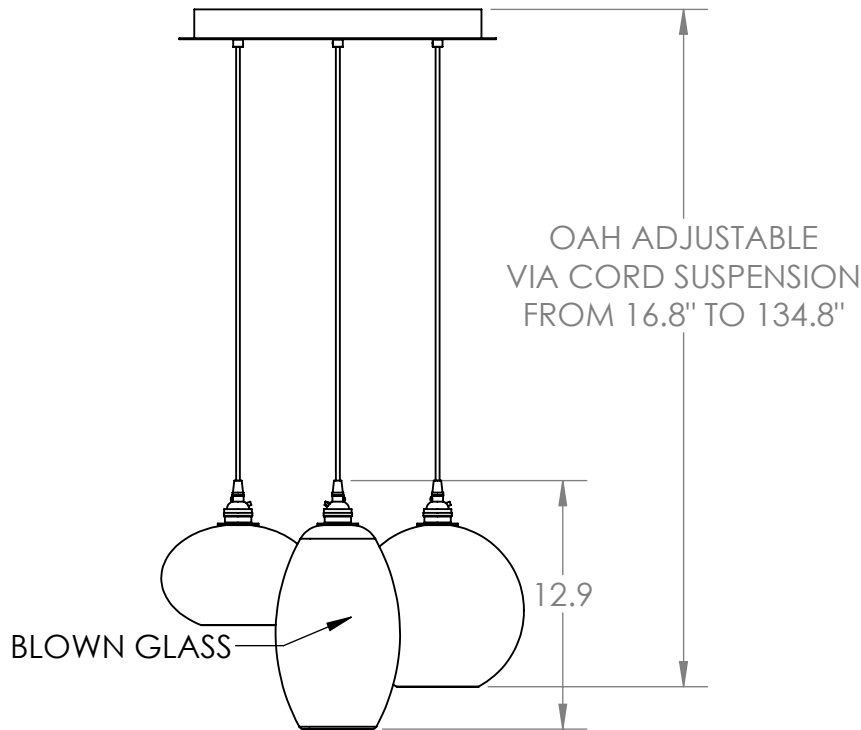

Collection: MISTO

Product #: CHB0048-03

HAND BLOWN GLASS DIMENSIONS  
MAY VARY UP TO 1"

*Bulbs Not Included*

Visit [hammertonstudio.com](http://hammertonstudio.com) for product options and specifications.

4/5/2022 (A)

Mounting Packet: W	Electrical Type: INCANDESCENT
Approximate lbs.: 20	Bulb Qty: 3 Bulb Type: A19
Finish: SEE WEB SITE FOR OPTIONS	Wattage: 40 Voltage: 120
Top Diffuser: CLOSED	Socket Type: MEDIUM BASE, E26
Bottom Diffuser: OPEN	UL Location: DRY

All fixtures created by Hammerton are handcrafted by artisans. Dimensions may vary up to 7/8".

© Copyright 2022. All rights in design, detail or invention of this drawing are reserved as the property of Hammerton. Any imitation or adaptation without written consent is strictly prohibited.

### Mounting Detail

MOUNTS DIRECTLY TO J-BOX