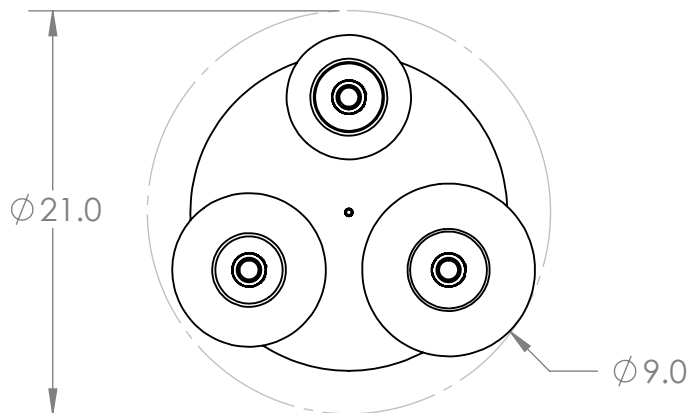

Collection: MISTO

Product #: CHB0048-03

HAND BLOWN GLASS DIMENSIONS  
MAY VARY UP TO 1"

*Bulbs Not Included*

Visit [hammertonstudio.com](http://hammertonstudio.com) for product options and specifications.

4/5/2022 (A)

Mounting Packet: W	Electrical Type: INCANDESCENT
Approximate lbs.: 20	Bulb Qty: 3 Bulb Type: A19
Finish: SEE WEB SITE FOR OPTIONS	Wattage: 40 Voltage: 120
Top Diffuser: CLOSED	Socket Type: MEDIUM BASE, E26
Bottom Diffuser: OPEN	UL Location: DRY

All fixtures created by Hammerton are handcrafted by artisans. Dimensions may vary up to 7/8".

© Copyright 2022. All rights in design, detail or invention of this drawing are reserved as the property of Hammerton. Any imitation or adaptation without written consent is strictly prohibited.