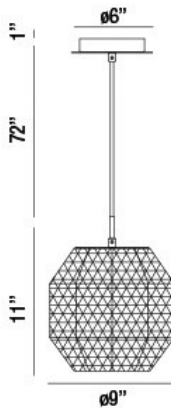

### PRODUCT DETAILS

No.	:	34289-013
Product Color	:	CHROME
Product Material	:	METAL
Shade / Accent Colour	:	AMBER
Shade / Accent Material	:	GLASS
Diameter	:	9"
Height	:	11"
Overall Height	:	84"
Weight	:	2.5lbs

### TECHNICAL DETAILS

Hanging Support Type	:	WIRE
Hanging Support Length	:	72"
Canopy / Backplate Height	:	1"
Canopy / Backplate Dia.	:	6"
Location	:	DRY
Approval	:	