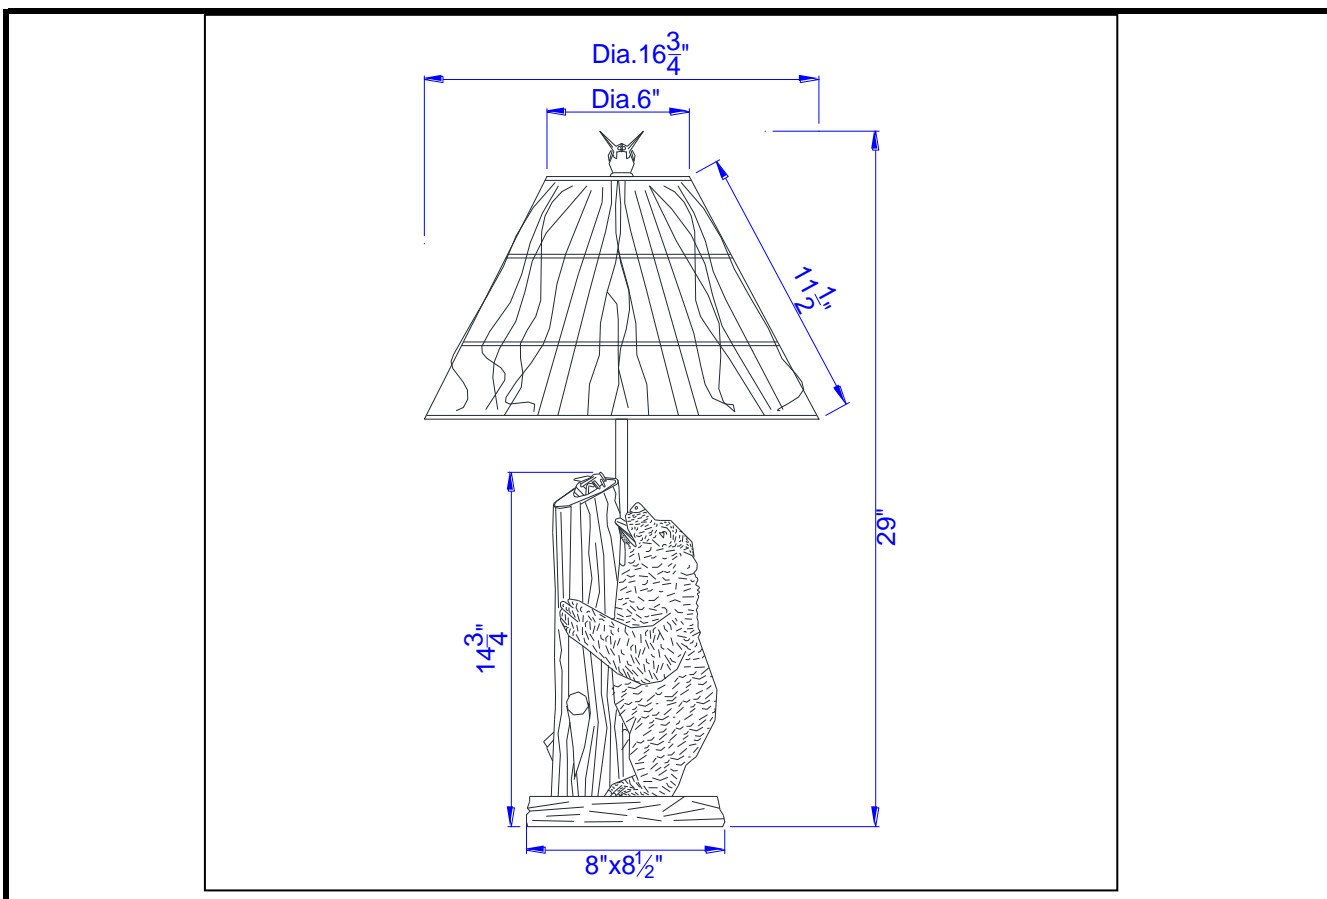

- Model No:** BO-507
- Description:** Bear and Bee Resin Table Lamp with Twig Shade
- Material:** Resin
- Finish :** Antique Bronze
- Height:** 29"
- Base Width:** 8"x8 1/2"
- Wattage :** 150W
- Socket :** Medium Base (E27)
- Switch:** 3-way
- Bulb:** Incandescent, CFL
- Wire Length:** 6'
- Wire Color:** Brown
- Shade No:** SH-8018
- Material:** Wicker
- Shade size:** 6"x16 3/4"x11 1/2"