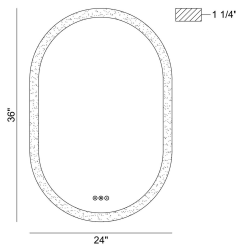

ESLO, 36IN INTEGRATED LED MIRROR

PRODUCT DETAILS

No.	:	47568-013
Product Color	:	MIRROR
Product Material	:	MIRROR
Shade / Accent Colour	:	FROSTED
Shade / Accent Material	:	GLASS
Diameter	:	24"
Height	:	36"
Overall Height	:	36"
Ext	:	2"
Weight	:	17.6LBS

ITEM NO. 47568-013	FINISH MIRROR	SHADE FROSTED
------------------------------	-------------------------	-------------------------

TECHNICAL DETAILS

Hanging Support Type	:	Z-BAR
IP Rating	:	IP44
Title 24	:	YES
Beam Angle	:	270