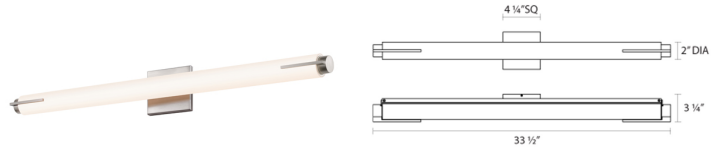

Project:

Tubo Slim LED Bath Bar Spec Sheet

SKU: 2432.13-ST Learn more at:
<https://sonnemanlight.com/tubo-slim-led-bath-bar>

Description: **Elegantly slender tubular glass LED bath bar and sconce lighting system.** Available with custom end trims, in a choice of finishes and sizes. Also available as a [Sconce](#) and [Panel Sconce](#).

Type #:

Dimensions

Height:	4.25"
Width:	33.5"
Extends:	3.25"
Minimum Extension:	3.25"
Maximum Extension:	3.25"
Size:	32"
Canopy/Backplate/Base Depth:	4.25
Canopy/Backplate/Base Height:	4.25

Electrical Specs

Installation

Installation:	Licensed electrician required
Installation Orientation:	Any Orientation

Shipping

Carton 1 L x W x H:	36" X 7" X 7"
Carton 1 Gross Weight:	4 LBS
Fixture Weight:	4

Shade

Shade 1 Material:	Tubular Etched Glass
-------------------	----------------------