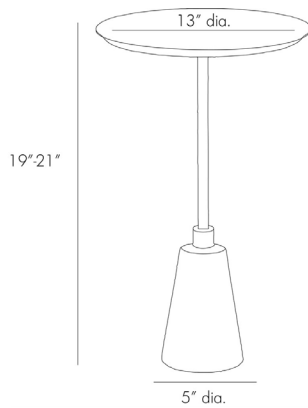

ARTERIOS

CELESTE ACCENT TABLE

9005

White

Contract Recommendations: Not for use on carpets or rugs

Adding a lacquer coating provides additional protection

A new version of a very popular design, this Celeste Accent Table is a mix of white marble and antique brass. Like the original, the height adjusts while still having a small footprint. One of the best-selling designs we have. The adjustable height (19" or 21") makes it possible to nest two of them together.

APPEARANCE

Material	Brass, Marble
Finish	White
Top Coat/Sealant	true

DIMENSIONS

Base	H: 7.5 IN
Foot Print	Dia: 5.00 IN

SHIPPING

Product Weight	12.5 LBS
Gross Weight 1	14.45 LBS
Shipping Box 1	H: 9 IN, L: 15 IN, W: 15 IN