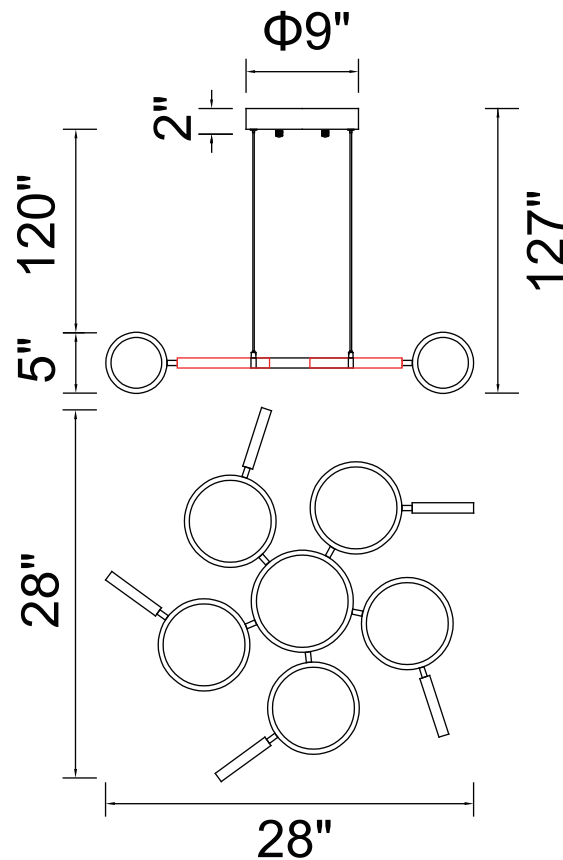

PROJECT: \_\_\_\_\_

FIXTURE TYPE: \_\_\_\_\_

LOCATION: \_\_\_\_\_

CONTACT/PHONE: \_\_\_\_\_

Item	1054P28-601
Collection	FRANCESSCA
Finish	Chrome
Glass	-----
Crystal	Clear
Input	120V AC,60HZ,AC

Shade	-----
Length/Dia.	28"
Width/Ext.	-----
Height	28"
Maximum	127"
Lumens	1200

Light Source	LED
Bulb Info.	48W
Included	-----
Dimmable	Yes
Color	3000K
Weight	2.5KG