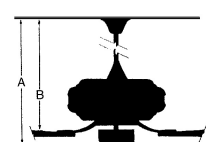

MEASUREMENTS

Blade Finish:				Reversible Blades:	No
Blade Material:				Slope:	Yes
ABS				Hanging Weight:	9.26
Blade Sweep:	No. of Blades:	Blade Pitch:			
44"	3	14 DEGREES			
Downrod 1:	Downrod 1 Outside Dia:	Downrod 2:	Downrod 2 Outside Dia:		
6	.75				
Ceiling to Lowest Point: (Dim A)	Ceiling to Blade (Dim B)	Lead Wire:	Motor Size:		
12.75	11.25	8"	DC 123x30mm		