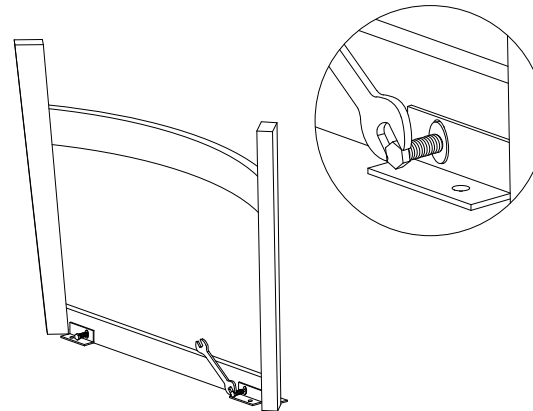

PARTS AND HARDWARE.

PARTS LIST

NO.	DESCRIPTION	IMAGE	QTY
P1	TOP		1
P2	LEG		2
P3	STRETCHER		1
P4	T-CLIP		2

HARDWARES LIST

NO.	DESCRIPTION	IMAGE	QTY
H1	HEX BOLT		16
H2	SPANNER		1
H3	WASHER		16
H4	L-ANGLE		8
H6	ALLEN BOLT		6
H7	ALLEN KEY		1

NOTES.

Thank you for purchasing this quality product! Be sure to check all packing material carefully for small part that may have come loose inside the carton during shipping.

CAUTION: The item is heavy, assembly should be performed by two people.

STEP 1.