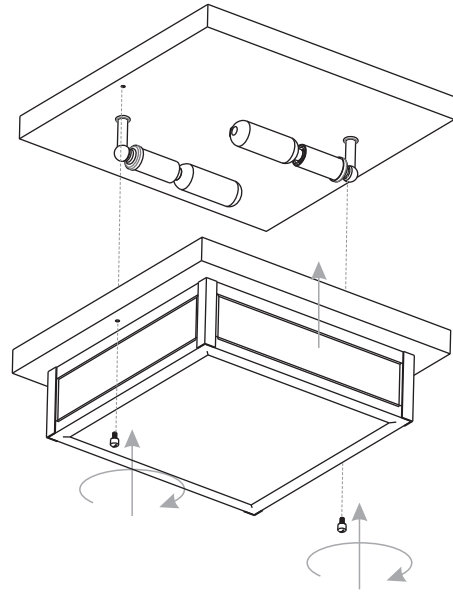

PACKAGE CONTENTS

A Fixture Body
x 1

B Side Glass Panel
x 4

C Square Glass Panel
x 1

Glass panels may be different than pictured based on which item was purchased.

MOUNTING HARDWARE

AA Crossbar Assembly
x 1

BB Wire Connector
x 3

CC Outlet Box Screw
x 2

INSTALLATION

1 Remove Cage

2 Install Crossbar Assembly

3 Wiring

4 Install Ceiling Canopy

5 Install Square Glass Panel

Glass panels may be different than pictured based on which item was purchased.

6 Install Side Glass Panels

Glass panels may be different than pictured based on which item was purchased.

INSTALLATION

7 Install Bulbs

Install two correct bulbs referring to fixture markings and/or labels for maximum wattage.

Recommended Bulb Type (not included):

8 Install Cage with Glass Panels

Your installation is now complete! Restore electricity and save this sheet for future reference.