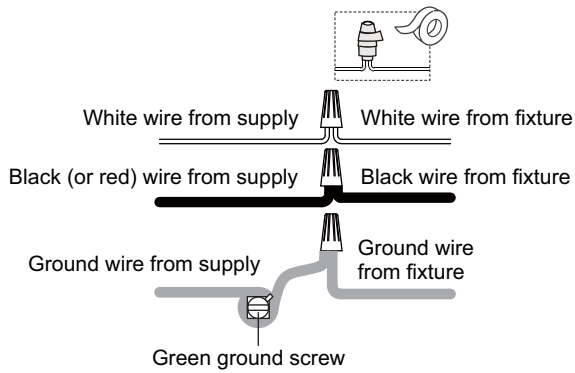

PACKAGE CONTENTS

A Fixture Body
x 1

B Side Glass Panel
x 4

C Square Glass Panel
x 1

Glass panels may be different than pictured based on which item was purchased.

MOUNTING HARDWARE

AA Crossbar Assembly
x 1

BB Wire Connector
x 3

CC Outlet Box Screw
x 2

INSTALLATION

1 Remove Cage

2 Install Crossbar Assembly

3 Wiring

4 Install Ceiling Canopy

5 Install Square Glass Panel

Glass panels may be different than pictured based on which item was purchased.

6 Install Side Glass Panels

Glass panels may be different than pictured based on which item was purchased.

INSTALLATION

7 Install Bulbs

Install two correct bulbs referring to fixture markings and/or labels for maximum wattage.