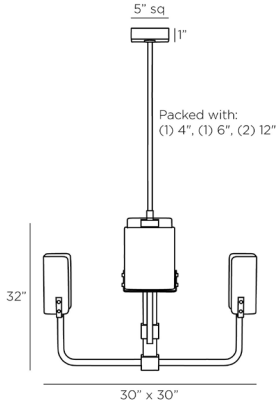

## YOSEF CHANDELIER

DMC13  
H: 37 IN, W: 30 IN, D: 30 IN  
English Bronze  
Contract Suitable As Is

Both masculine and modern in form, the forked arm fixture is finished in English bronze steel with a solid piece of black-toned leather at the center support. Finished with seedy slump glass shades in a smoke finish to perfectly diffuse the light. Damp-rated, although limited covered outdoor conditions may affect finish. Finish will vary.

### DIMENSIONS

Chandelier	H: 32 IN, W: 30 IN, D: 30 IN
Minimum Hanging Height	37 IN
Maximum Hanging Height	67 IN
Canopy	H: 1 IN, W: 5 IN, D: 5 IN

### WIRING

Rating	Damp
Suggested Bulb Type	T10
Cord	10 FT, Clear/Silver, SPT
Socket	4, Type A - E26
Photographed Bulb	Large Clear Tubular Bulb
Maximum Watt	60
Voltage	110-120 V