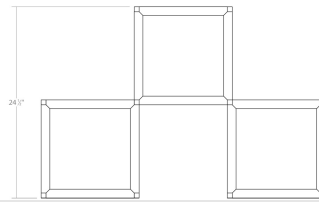

Project:

Cubix LED Surface Mount Spec Sheet

SKU: 24Z0006K Learn more at:
<https://sonnemanlight.com/cubix-led-surface-mount>

Description: Cubix LED Surface Mount brings volume and constructive interest to Modern space. Low profile Cubix Surface allows for ceiling surface mounting or suspended installation where a minimal height is desired across the plane of a space. Arrayed in precisely interconnected relationships, these suspended cubes are joined to each other by a shared leg on each frame. As single fixtures or clustered in arrangements across larger spaces, Cubix Surface expands the utility and aesthetic application of the Cubix family, along with the [Cubix LED Pendant](#).

Type #:

Dimensions

Height:	8.75"
Width:	36.5"
Length:	24.5"
Size:	3-Light
Canopy/Backplate/Base Width:	12.5
Canopy/Backplate/Base Depth:	12.5
Canopy/Backplate/Base Height:	0.75

Installation

Installation:

Licensed electrician required