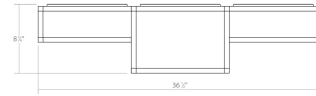

Project:

Cubix LED Surface Mount Spec Sheet

SKU: 24Z0006K Learn more at:
<https://sonnemanlight.com/cubix-led-surface-mount>

Description: Cubix LED Surface Mount brings volume and constructive interest to Modern space. Low profile Cubix Surface allows for ceiling surface mounting or suspended installation where a minimal height is desired across the plane of a space. Arrayed in precisely interconnected relationships, these suspended cubes are joined to each other by a shared leg on each frame. As single fixtures or clustered in arrangements across larger spaces, Cubix Surface expands the utility and aesthetic application of the Cubix family, along with the [Cubix LED Pendant](#).

Type #:

Dimensions

Height:	8.75"
Width:	36.5"
Length:	24.5"
Size:	3-Light
Canopy/Backplate/Base Width:	12.5
Canopy/Backplate/Base Depth:	12.5
Canopy/Backplate/Base Height:	0.75

Installation

Installation:

Licensed electrician required