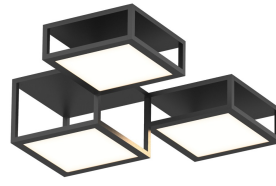

Project:

Cubix LED Surface Mount Spec Sheet

SKU: 24Z0006K Learn more at:
<https://sonnemanlight.com/cubix-led-surface-mount>

Description: Cubix LED Surface Mount brings volume and constructive interest to Modern space. Low profile Cubix Surface allows for ceiling surface mounting or suspended installation where a minimal height is desired across the plane of a space. Arrayed in precisely interconnected relationships, these suspended cubes are joined to each other by a shared leg on each frame. As single fixtures or clustered in arrangements across larger spaces, Cubix Surface expands the utility and aesthetic application of the Cubix family, along with the [Cubix LED Pendant](#).

Type #:

Dimensions

Height:	8.75"
Width:	36.5"
Length:	24.5"
Size:	3-Light
Canopy/Backplate/Base Width:	12.5
Canopy/Backplate/Base Depth:	12.5
Canopy/Backplate/Base Height:	0.75

Installation

Installation:

Licensed electrician required

Shade

Shade 1 Material:

Aluminum w/LED Flat Panel

General Listings

Features:
Certification:
Color/Finish:

Dark Sky Friendly:

Damp Rated
C-ETL-US
Satin Black (.25)
N

Electrical Specs