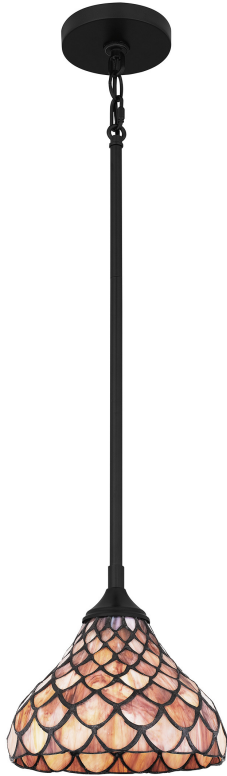

TF5328MBK

Ursa Mini Pendant
Matte Black

QUOIZEL
LIGHTING

DIMENSIONS

Dimensions: 8.25" W x 7.5" H x 8.25" D

Overall Height: 49.25"

Canopy Dimensions: 4.75"W x 0.75"D

Chain/Downrod Length: 2 (0.5"D x 6") and 2 (0.5"D x 12")
Down Rods

Weight: 3.52 lbs

DETAILS

Material: Steel

Glass/Shade Description: Multicolor Art Glass
- Glass - Stained Glass/Tiffany

LAMPING

Light Source: Incandescent

Bulb Included: No

Bulb Type: Medium Base

Bulb Quantity: 1

Watts per Bulb: 100

ELECTRICAL

Dimmable: No

Voltage: 120v

Wire Length: 8'

INSTALLATION

ADA: No