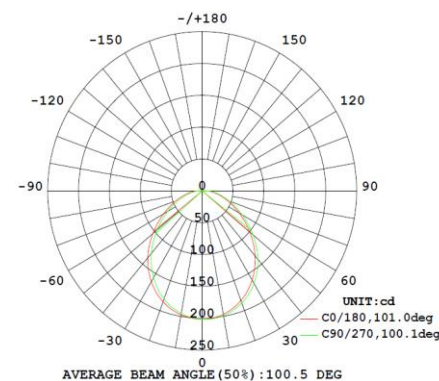

Construction

- Aluminum trim ring with durable powder coat finish
- Polycarbonate lens diffuses light
- No LED DRIVER

Installation

- Mount on standard 4" Junction box.

Specifications

Category	Disk Light	Individual Box Weight Per Unit (Lbs)	0.5
Shape	Round	Inner Package Length (Inch)	10.39
Bulb Base Type	Integrated LED	Inner Package Width (Inch)	6.97
Bulb Base Finish	N/A	Inner Package Height (Inch)	7.4
Color Temperature	4000K	Inner Package Weight Per Unit (Lbs)	3.2
Beam Angle	105°	Inner Package Quantity	6
Finish	White		
CRI	90		
Average Life (Hours)	50000		
Estimated Yearly Energy Cost (11 ¢ /Kwh)	1.39		
Life Based On 3Hrs/Day (Years)	45.66		
Product Length (Inch)	N/A	Lamp Type	LED Downlight
Product Width (Inch)	6.26	Bulb Shape	N/A
Product Height (Inch)	1.18	Dry/Wet/Damp	Damp
Product Extension (Inch)	N/A	Energy Star	YES
Product Weight Per Unit (Lbs)	0.15	Power Factor	0.95
Dimmable	Yes	Current	110mA
Watts	11.5	Lumen/Watt	52
Watt Equivalent	65	Warranty (Year)	5
Lumens	600	DLC (Yes/No)	NO
Certification (UL/ETL/FCC)	ETL	Input Voltage	120
Individual Box Length (Inch)	6.81	Housing Material	Aluminum
Individual Box Width (Inch)	6.6	Lens	PC
Individual Box Height (Inch)	1.6	Led Type	Hongli