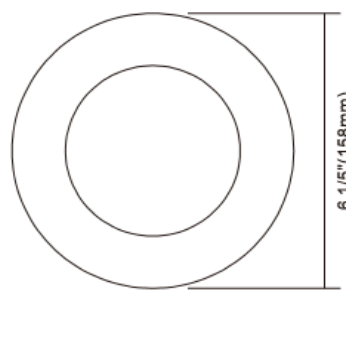

Construction

- Aluminum trim ring with durable powder coat finish
- Polycarbonate lens diffuses light
- No LED DRIVER

Installation

- Mount on standard 4" Junction box.

Specifications

Category	Disk Light	Individual Box Weight Per Unit (Lbs)	0.5
Shape	Round	Inner Package Length (Inch)	10.39
Bulb Base Type	Integrated LED	Inner Package Width (Inch)	6.97
Bulb Base Finish	N/A	Inner Package Height (Inch)	7.4
Color Temperature	4000K	Inner Package Weight Per Unit (Lbs)	3.2
Beam Angle	105°	Inner Package Quantity	6
Finish	White		
CRI	90		
Average Life (Hours)	50000		
Estimated Yearly Energy Cost (11 ¢ /Kwh)	1.39		
Life Based On 3Hrs/Day (Years)	45.66		
Product Length (Inch)	N/A	Lamp Type	LED Downlight
Product Width (Inch)	6.26	Bulb Shape	N/A
Product Height (Inch)	1.18	Dry/Wet/Damp	Damp
Product Extension (Inch)	N/A	Energy Star	YES
Product Weight Per Unit (Lbs)	0.15	Power Factor	0.95
Dimmable	Yes	Current	110mA
Watts	11.5	Lumen/Watt	52
Watt Equivalent	65	Warranty (Year)	5
Lumens	600	DLC (Yes/No)	NO
Certification (UL/ETL/FCC)	ETL	Input Voltage	120
Individual Box Length (Inch)	6.81	Housing Material	Aluminum
Individual Box Width (Inch)	6.6	Lens	PC
Individual Box Height (Inch)	1.6	Led Type	Hongli