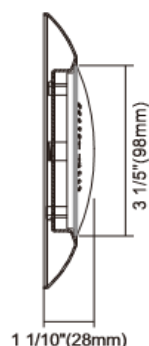

R41240NDK-6PK

4" LED LOW PROFILE DISK LIGHT

Elitco Lighting

Direct LED replacement for 4" "J-BOX".

Save 80% in energy costs – 11.5 watt LED versus 50 watt BR20 – and eliminate multiple lamp replacements over the 50,000 hour rated life.

Construction

- Aluminum trim ring with durable powder coat finish
- Polycarbonate lens diffuses light
- No LED DRIVER

Installation

- Mount on standard 4" Junction box.

Specifications

Category	Disk Light	Individual Box Weight Per Unit (Lbs)	0.5
Shape	Round	Inner Package Length (Inch)	10.39
Bulb Base Type	Integrated LED	Inner Package Width (Inch)	6.97
Bulb Base Finish	N/A	Inner Package Height (Inch)	7.4
Color Temperature	4000K	Inner Package Weight Per Unit (Lbs)	3.2
Beam Angle	105°	Inner Package Quantity	6
Finish	White		
CRI	90		
Average Life (Hours)	50000		
Estimated Yearly Energy Cost (11 ¢ /Kwh)	1.39		
Life Based On 3Hrs/Day (Years)	45.66		
Product Length (Inch)	N/A	Lamp Type	LED Downlight
Product Width (Inch)	6.26	Bulb Shape	N/A
Product Height (Inch)	1.18	Dry/Wet/Damp	Damp
Product Extension (Inch)	N/A	Energy Star	YES
Product Weight Per Unit (Lbs)	0.15	Power Factor	0.95
Dimmable	Yes	Current	110mA
Watts	11.5	Lumen/Watt	52
Watt Equivalent	65	Warranty (Year)	5
Lumens	600	DLC (Yes/No)	NO
Certification (UL/ETL/FCC)	ETL	Input Voltage	120
Individual Box Length (Inch)	6.81	Housing Material	Aluminum
Individual Box Width (Inch)	6.6	Lens	PC
Individual Box Height (Inch)	1.6	Led Type	Hongli