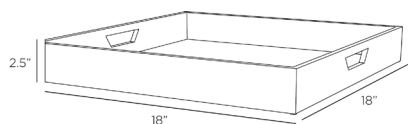

ARTERIOS

ALFIE TRAY

AYS02

H: 2.5 IN, W: 18 IN, D: 18 IN

Slate Blue Mosaic

Contract Suitable As Is

The angles and lines of sacred geometry inform a tray of solid wood. Designed in a two-tone pattern of slate blue mosaic, the interior has the sophisticated pattern found in marble flooring. Finished in solid slate blue about its perimeter, the wood frame has handles at either end.

APPEARANCE

Material	Resin, Wood
Finish	Slate Blue
Top Coat/Sealant	true

DIMENSIONS

Foot Print	W: 18 IN, D: 18 IN
------------	--------------------

SHIPPING

Product Weight	4.1 LBS
Gross Weight 1	11.02 LBS
Shipping Box 1	H: 3.9 IN, L: 19.7 IN, W: 19.7 IN