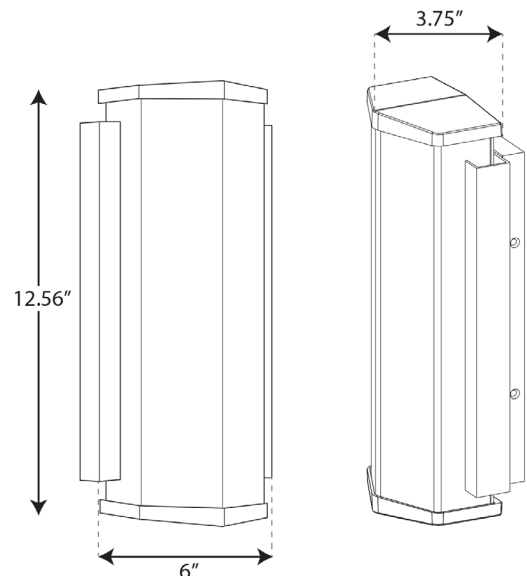

Z-1070 LED

Wall Mounted • Wet Location Listed PROGRESS LED

Description:

Enjoy the tranquil experience and the transformational environment created by this LED outdoor sconce. An elongated acrylic shade is the hallmark of this simple, sophisticated design that can be installed in both indoor and outdoor locations. The shade is held in place by a simple metal bar with a classic metallic gray finish.

Specifications:

- White acrylic Diffuser
- An elongated acrylic shade is the hallmark of this simple, sophisticated design that can be installed in both indoor and outdoor locations.
- The shade is held in place by a simple metal bar with a classic metallic gray finish.
- Enjoy the tranquil experience and the transformational environment created by this LED outdoor sconce.
- Ideal for any foyer, bedroom, entryway, porch, or patio.
- Perfect for transitional, modern, or contemporary settings.
- Measures 6-inch width by 12-1/26-inch height.
- Uses one integrated LED (11w max).
- Compatible with many Triac/ELV dimmers (see dimming controls)
- Includes installation instructions and mounting hardware.
- Progress Lighting products are designed for exceptional quality, reliability, and functionality.
- Dimmable to 10% brightness (See Dimming Notes)
- Canopy covers a standard 4" recessed outlet box: 4.75 in W., 10.25 in ht., 0.75 in depth
- Mounting backplate for outlet box included
- 6 in of wire supplied
- Americans With Disabilities Act (ADA) compliant

P560208-082-30

Dimensions:

Width: 6 in
Height: 12-9/16 in
Depth: 3-3/4 in
H/CTR: 6-1/88 in

White acrylic Diffuser
Width: 4-7/16 in
Height: 12 in

Dimming Notes:

P560208-082-30 is designed to be compatible with many Triac/ELV controls.