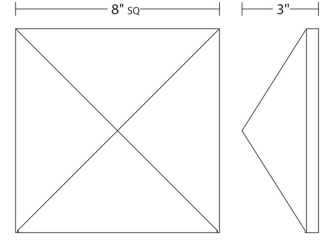

# Prism LED Sconce Spec Sheet

SKU: 2714.98-WL    Learn more at:  
<https://sonnemanlight.com/prism-led-sconce>

Description: Perpendicular edges and faces form a prism that directs LED illumination from its open face.

## Dimensions

|                               |    |
|-------------------------------|----|
| Height:                       | 8" |
| Width:                        | 8" |
| Extends:                      | 3" |
| Minimum Extension:            | 3" |
| Maximum Extension:            | 3" |
| Canopy/Backplate/Base Depth:  | 8  |
| Canopy/Backplate/Base Height: | 8  |