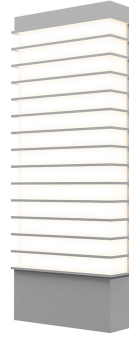

Project:

Tawa LED Sconce Spec Sheet

SKU: 7415.74-WL Learn more at:
<https://sonnemanlight.com/tawa-led-sconce>

Description: A rectilinear column crisply delineates its white acrylic diffuser with rectangular ribs along its length. This rhythmically aligned composition has a solid, straightforward presence that echoes the idiom of modern architecture.

Type #:

Dimensions

Height:	21"
Width:	8.25"
Extends:	3"
Minimum Extension:	3"
Maximum Extension:	3"
Size:	21" Wide
Canopy/Backplate/Base Width:	8
Canopy/Backplate/Base Height:	20

Electrical Specs

Bulb(s) Included?:	Yes
Bulb 1 Type:	Integral LED
Bulb Quantity:	1
Input Voltage:	120-277VAC
Wattage:	30
Initial Lumens:	3000
Delivered Lumens:	1950
Color Temperature:	3000K
CRI:	90
Power Supply Type:	Driver
Power Supply Quantity:	1
Power Supply Location:	Outlet Box
Dimming Type:	TRIAC/ELV/ 0-10V
Bulb Max Wattage:	30

Installation

Installation:	Licensed electrician required
Installation Orientation:	Vertical

Shipping

Carton 1 L x W x H:	24" X 12" X 7"
Carton 1 Gross Weight:	13 LBS
Fixture Weight:	11

Shade

Shade 1 Material:	Optical Acrylic
-------------------	-----------------