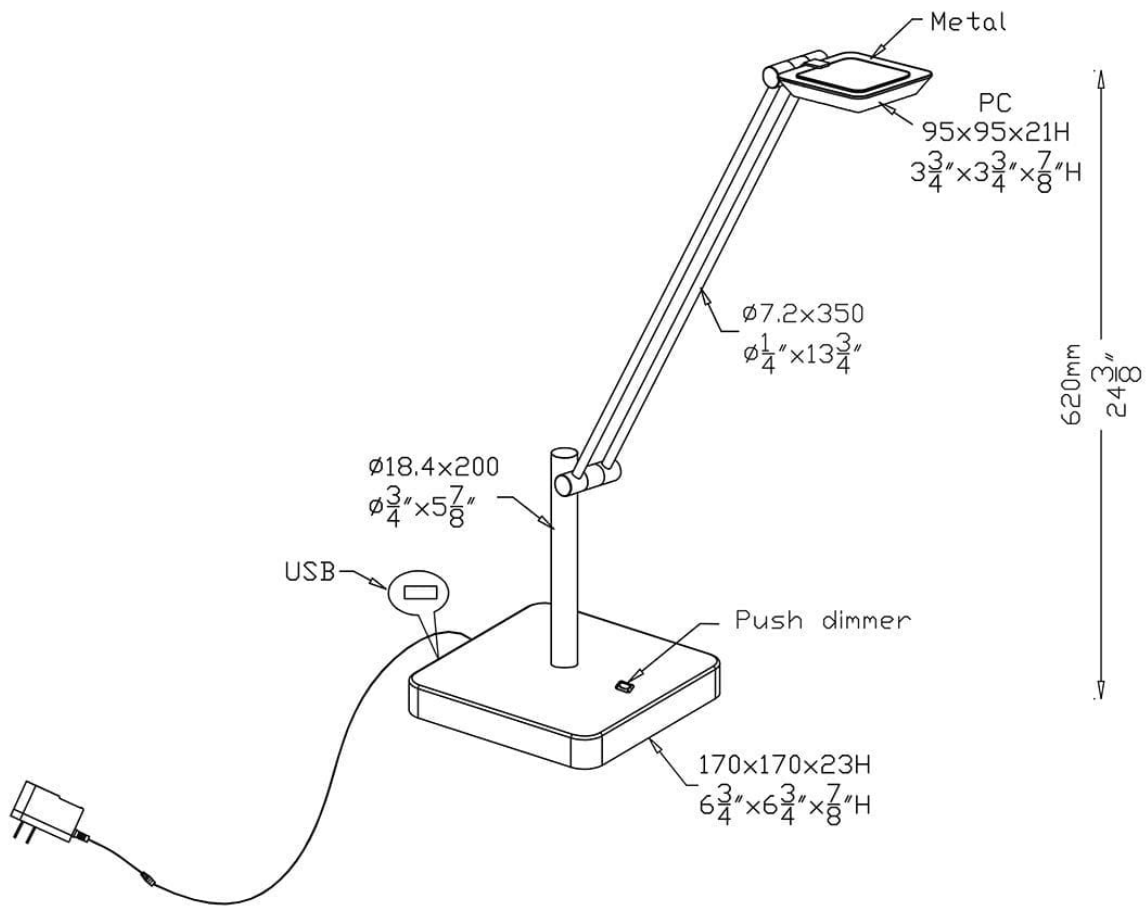

## Product Specifications

OAH (in.): 24.8

Overall Width (in.): 6.7

Depth (in.): 6.7

Bulb type: Integrated LED

Bulb wattage (watts):

Number of Bulbs:

Bulb included:

# IBIZA Black Desk Lamp

Model No. PTL5020-BLK

INPUT: AC 100~240V 50/60Hz  
OUTPUT: DC 24V 500mA