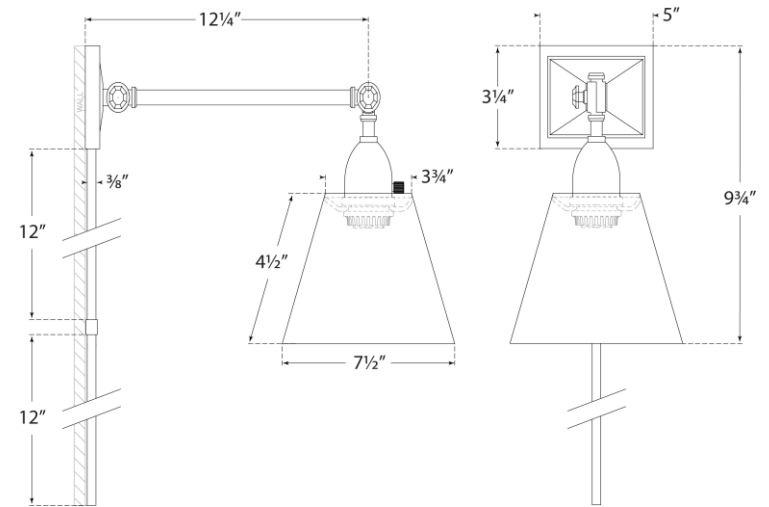

TEAR SHEET

Jane Single Library Wall Light

Item # AH 2325AN-L

Designer: Alexa Hampton

Height: 8.75" - 9.75"

Width: 7.5"

Extension: 14.75" - 17.75"

Backplate: 3.25" x 4.75" Rectangle

Finishes: AN, GM, HAB, PN

Shade Treatments: L

Shade Details: 3.75" x 7.5" x 5"

Socket: E26 On-Off

Wattage: 40 A19

Weight: 4 Pounds

Note: Cord Cover Included

Side View