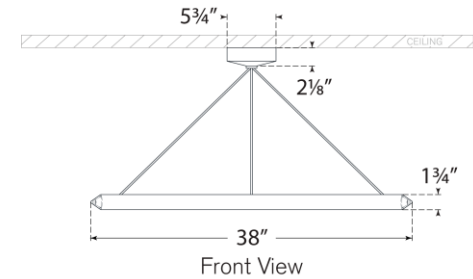

TEAR SHEET

Encircle 38" Ring Chandelier

Item # PB 5151PN

Designer: Peter Bristol

Height: 1.75"

Width: 38"

Canopy: 5.75" Round

Finishes: BZ, NB, PN

Socket: Dedicated LED

Wattage: 85w (7800lm)

Note: UL Only

Top View