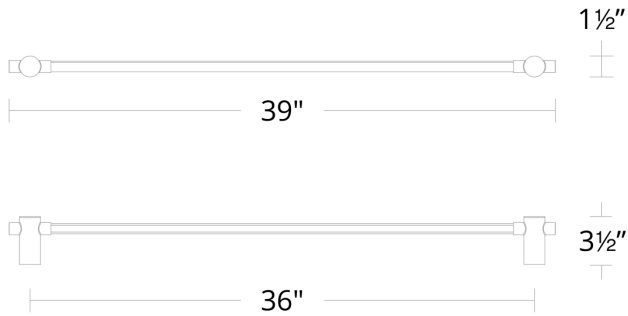

SPECIFICATIONS

Rated Life	54000 Hours
Standards	ETL, cETL, Damp Location Listed
Input	120-277V
Driver Dimension	2.8" X 1.3" X 1.2"
Dimming	ELV, 0-10V, TRIAC
Mounting	Can be mounted on wall in all orientations
Color Temp	3000K
CRI	90
Construction	Die cast body, extruded aluminum channel with rotatable PC diffuser