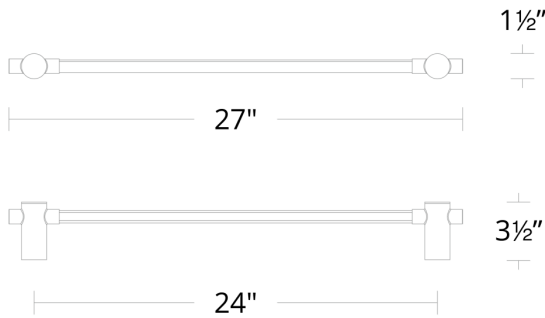

FEATURES

- Driver installed within the Junction Box, driver dimension: 2.8" x 1.3" x 1.2"
- Rotate the bar up to 360° to adjust for direct or indirect illumination
- Square and round conversion plates included to accommodate to 4" junction box for added customization

SPECIFICATIONS

Rated Life	54000 Hours
Standards	ETL, cETL, Damp Location Listed
Input	120-277V
Driver Dimension	2.8" X 1.3" X 1.2"
Dimming	ELV, 0-10V, TRIAC
Mounting	Can be mounted on wall in all orientations
Color Temp	3000K
CRI	90
Construction	Die cast body, extruded aluminum channel with rotatable PC diffuser

WS-54127

Model & Size	Color Temp	Finish	LED Watts	LED Lumens	Delivered Lumens
WS-54127 27"	3000K	BN Brushed Nickel	11.2W	1088	981

Example: **WS-54127-BN**

Project:

Location:

Fixture Type:

Catalog Number:

AVAILABLE FINISHES: