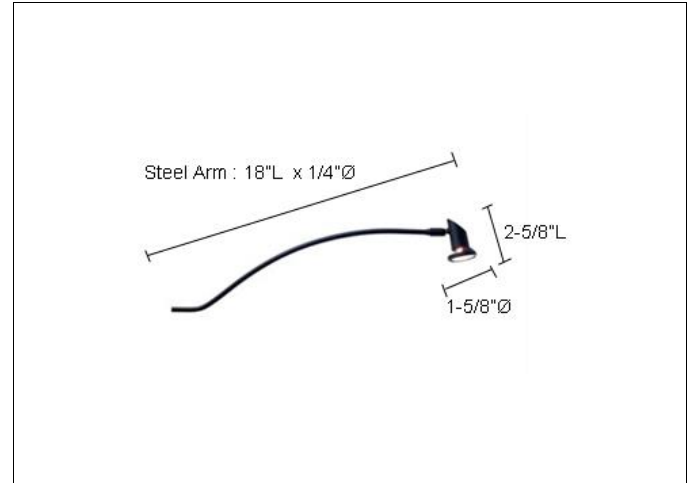

### CATALOG INFORMATION

MODEL	FINISH
ALCR111	BL – Black Spot with Black Steel Arm ST – Satin Chrome Spot with Satin Chrome Steel Arm WH – White Spot with White Steel Arm
ALFR111	ST – Satin Chrome Spot with Satin Chrome Steel Arm WH – White Spot with White Steel Arm

### DESCRIPTION / SPECIFICATIONS

**Series 111 – JOEL:** ALCR111 (Clamp Arclight with Steel Arm) and ALFR111 (Fixed Arclight with Steel Arm)

- 180° of vertical aiming
- 330° horizontal
- Lamp: MR11G 12V AC 35W (sold separately)
- Head dimensions: 1-5/8"Ø x 2-5/8"L
- Arm dimensions: 18"L
- Includes 6" Wire with AMP connector