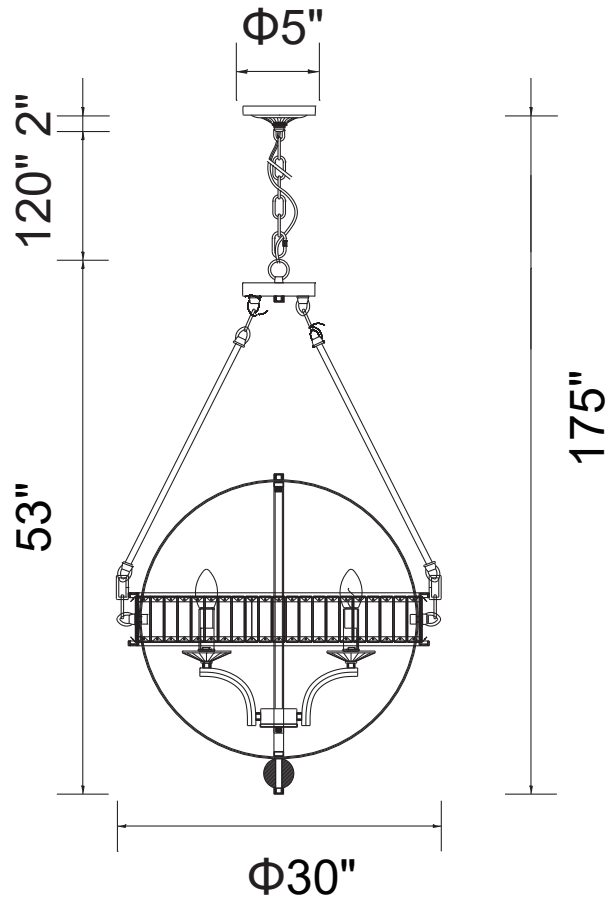

PROJECT: _____
 FIXTURE TYPE: _____
 LOCATION: _____
 CONTACT/PHONE: _____

Item	9957P30-6-101
Collection	ARKANSAS
Finish	Black
Glass	-----
Crystal	Clear
Input	120V AC,60HZ,AC

Shade	-----
Length/Dia.	30"
Width/Ext.	-----
Height	53"
Maximum	175"
Lumens	-----

Light Source	E12
Bulb Info.	6×60W
Included	-----
Dimmable	Yes
Color	-----
Weight	