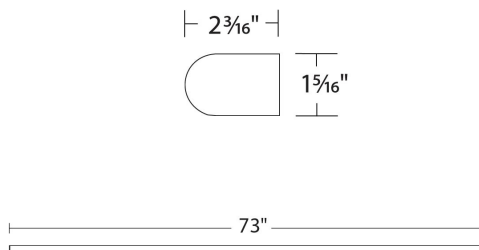

Fixture Type: _____

Catalog Number: _____

Project: _____

Location: _____

Nightstick

Bathroom Sconce 3000K

Model & Size	Color Temp & CRI	Finish	Watt	LED Lumens	Delivered Lumens	Title 24
WS-35873 73"	3000K 90	AL Brushed Aluminum	64W	4912	3031	Yes
	3000K 90	WT White	64W	4912	3031	Yes

Example: **WS-35873-AL**

DESCRIPTION

A slender bar of light available in a variety of lengths from very short (1.5 feet) to very long (over 8 feet) gives you multiple mounting options for a clean and consistent lighting scheme no matter the size of your environment.

FEATURES

- Multiple sizes to meet numerous applications
- Decorative plate to cover up to a standard 4" junction box is included
- ACLED driverless technology
- 5 year warranty

SPECIFICATIONS

Color Temp:	3000K
Input:	120 VAC, 50/60Hz
CRI:	90
Dimming:	ELV: 100 - 10%
Rated Life:	54000 Hours
Mounting:	Can be mounted on ceiling or wall in all orientations
Standards:	ETL, cETL, Title 24 JA8-2016 Compliant Damp Location Listed
Construction:	Aluminum hardware with co-extruded acrylic diffuser

FINISHES

LINE DRAWING

WS-35873