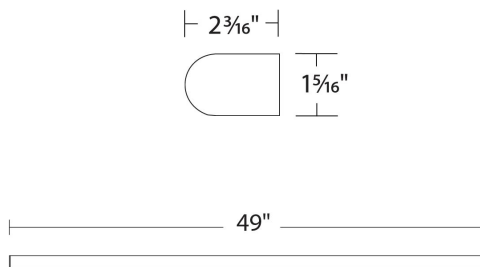

Fixture Type: _____

Catalog Number: _____

Project: _____

Location: _____

Nightstick Bathroom Sconce 3000K

Model & Size	Color Temp & CRI	Finish	Watt	LED Lumens	Delivered Lumens	Title 24
WS-35849 49"	3000K 90	AL Brushed Aluminum	44W	3399	2097	Yes
	3000K 90	WT White	44W	3399	2097	Yes

Example: **WS-35849-AL**

DESCRIPTION

A slender bar of light available in a variety of lengths from very short (1.5 feet) to very long (over 8 feet) gives you multiple mounting options for a clean and consistent lighting scheme no matter the size of your environment.

FEATURES

- Multiple sizes to meet numerous applications
- Decorative plate to cover up to a standard 4" junction box is included
- ACLED driverless technology
- 5 year warranty

SPECIFICATIONS

Color Temp:	3000K
Input:	120 VAC, 50/60Hz
CRI:	90
Dimming:	ELV: 100 - 10%
Rated Life:	54000 Hours
Mounting:	Can be mounted on ceiling or wall in all orientations
Standards:	ETL, cETL, Title 24 JA8-2016 Compliant Damp Location Listed
Construction:	Aluminum hardware with co-extruded acrylic diffuser

FINISHES

LINE DRAWING

WS-35849