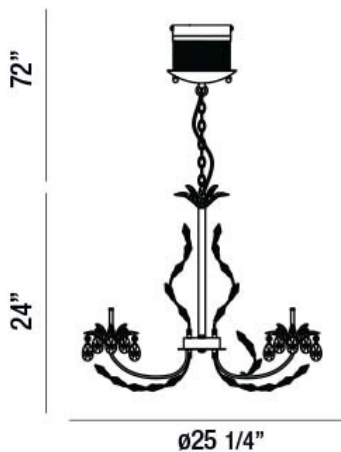

GISELLE, 25" ROUND CHANDELIER

PRODUCT DETAILS

No.	:	19393-018
Product Color	:	CHROME
Product Material	:	METAL
Shade / Accent Colour	:	CLEAR
Shade / Accent Material	:	CRYSTAL
Diameter	:	25.25"
Height	:	24"
Overall Height	:	96"
Weight	:	11.5lbs

LIGHT SOURCE DETAILS

Number of Bulbs	:	8
Light Source	:	Halogen
Light Source Type	:	BI-PIN
Input Voltage	:	120V
Bulb Voltage	:	12V
Socket Type	:	G4
Wattage	:	20W
Total Wattage	:	160W
Bulb Included	:	Yes
Dimmable	:	Yes

Options Available

ITEM NO.	FINISH	SHADE
19393-018	CHROME	CLEAR

TECHNICAL DETAILS

Light Direction	:	Down
Hanging Support Type	:	CHAIN
Hanging Support Length	:	72"
Canopy / Backplate Height	:	6"
Canopy / Backplate Dia.	:	7"
Adjustable Lamp Head	:	No
Approval	:	