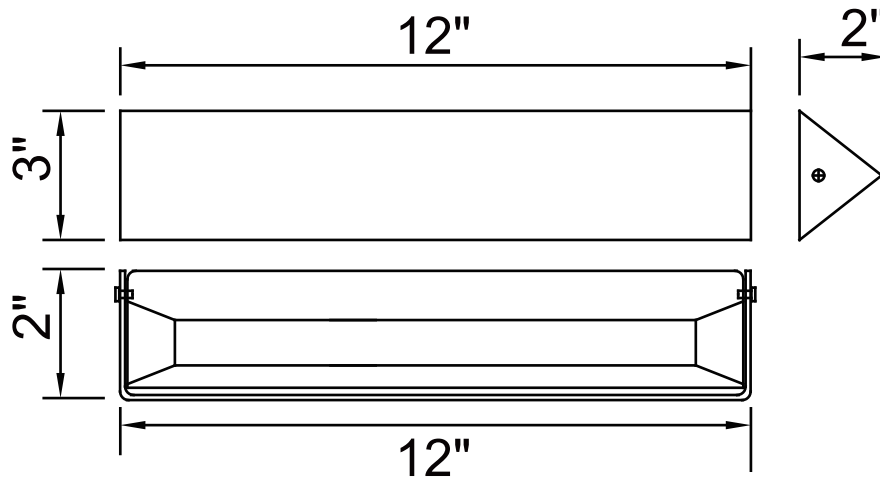

PROJECT: _____

FIXTURE TYPE: _____

LOCATION: _____

CONTACT/PHONE: _____

Item	7147W12-103
Collection	MICHALINA
Finish	White
Glass	-----
Crystal	-----
Input	120V AC,60HZ,AC

Shade	-----
Length/Dia.	12"
Width/Ext.	2"
Height	3"
Maximum	3"
Lumens	400

Light Source	LED
Bulb Info.	10W
Included	-----
Dimmable	Yes
Color	3000K
Weight	0.6KG