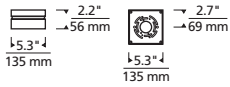

Ceiling or wall mounting option

SPECIFICATIONS

DELIVERED LUMENS	472.2 LED
WATTS	12 LED
VOLTAGE	120V, 277V (LED only)
DIMMING	ELV
LIGHT DISTRIBUTION	Symmetric
MOUNTING OPTIONS	Wall or Ceiling
CCT	3000K or 4000K
CRI	90+
COLOR BINNING	3 Step
BUG RATING	B1-U3-G1
DARK SKY	Compliant (Ceiling)
WET LISTED	IP65
GENERAL LISTING	ETL
CALIFORNIA TITLE 24	Can be used to comply with CEC 2016 Title 24 Part 6 for outdoor use. Registration with CEC Appliance Database not required.
START TEMP	-30°C
FIELD SERVICEABLE LED	No
CONSTRUCTION	Aluminum
HARDWARE	Stainless Steel
FINISH	Powder Coat
LED LIFETIME	L70; 70,000 Hours
WARRANTY*	5 Years
WEIGHT	4 lbs.

BOXIE SMALL
shown in bronze

BOXIE SMALL
shown in charcoal

* Visit techlighting.com for specific warranty limitations and details.

ORDERING INFORMATION

7000WBX	SHAPE	CRI/CCT	FINISH	VOLTAGE
	5 SMALL - 6"	930 90 CRI, 3000K 940 90 CRI, 4000K INC INCANDESCENT*	Z BRONZE H CHARCOAL	120 120V 277 277V

*120V ONLY

BOXIE SMALL WALL/CEILING

Boxie Small

PHOTOMETRICS*

*For latest photometrics, please visit www.techlighting.com/OUTDOOR

BOXIE SMALL

Total Lumen Output: 472.2
 Total Power: 12
 Luminaire Efficacy: 39.35
 Color Temp: 2700K
 CRI: 90+
 BUG Rating: B1-U3-G1