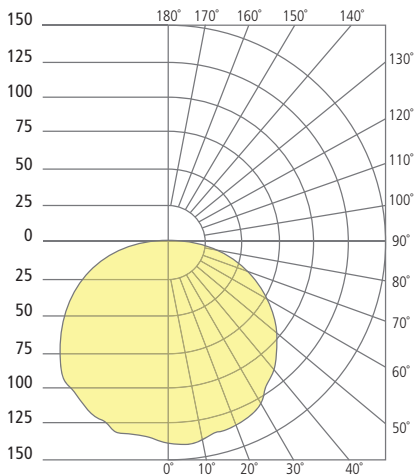

BOXIE SMALL
shown in bronze

BOXIE SMALL
shown in charcoal

* Visit techlighting.com for specific warranty limitations and details.

ORDERING INFORMATION

7000WBX	SHAPE	CRI/CCT	FINISH	VOLTAGE
	5 SMALL - 6"	930 90 CRI, 3000K 940 90 CRI, 4000K INC INCANDESCENT*	Z BRONZE H CHARCOAL	120 120V 277 277V

*120V ONLY

BOXIE SMALL WALL/CEILING

Boxie Small

PHOTOMETRICS*

*For latest photometrics, please visit www.techlighting.com/OUTDOOR

BOXIE SMALL

Total Lumen Output: 472.2
 Total Power: 12
 Luminaire Efficacy: 39.35
 Color Temp: 2700K
 CRI: 90+
 BUG Rating: B1-U3-G1