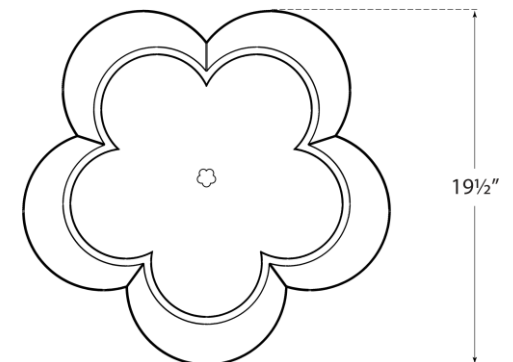

TEAR SHEET

Arabelle Large Flush Mount

Item # ARN 4307G-FG

Designer: AERIN

Height: 8.25"

Width: 19.5"

Finishes: BSL, G

Glass Options: FA

Socket: 4 - E12 Candelabra

Wattage: 4 - 40 B11

Weight: 18 Pounds

ARN4307

Bottom View