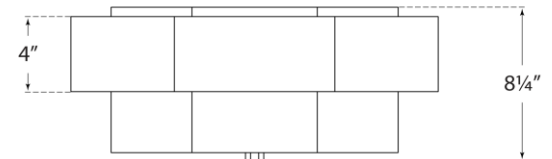

TEAR SHEET

Arabelle Large Flush Mount

Item # ARN 4307G-FG

Designer: AERIN

Height: 8.25"

Width: 19.5"

Finishes: BSL, G

Glass Options: FA

Socket: 4 - E12 Candelabra

Wattage: 4 - 40 B11

Weight: 18 Pounds

ARN4307

Bottom View