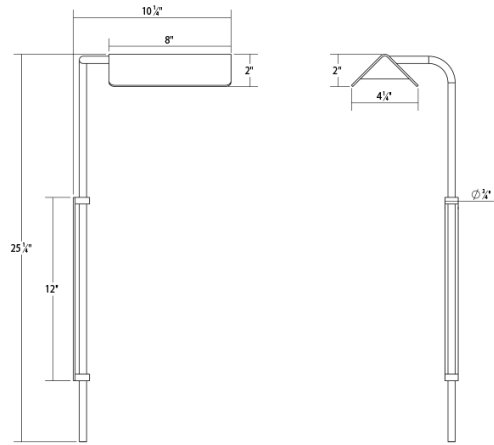

SONNEMAN
A WAY OF LIGHT

morii™ Left LED Wall Lamp

2832.07

DIMENSIONS

Height	25.25"
Width	9.75"
Switch Type	4-Step Touch Dimmer"

ELECTRICAL SPECS

Bulb Type	Integral LED
Bulb Quantity	1
Bulb Included?	Yes
Wattage	8
Initial Lumens	430
Input Voltage	120-240VAC
CCT	3000K
CRI	90
Power Supply Type	Driver
Power Supply Quantity	1
Power Supply Location	Plug
Dimming Type	Non-Dimmable

SHIPPING

SHADE 1

Quantity	1
Color	Satin Yellow
Material	Aluminum
Height	2"
Diameter	8

AVAILABLE FINISHES

Satin White (.03)
Bright Satin Aluminum (.16)
Satin Black (.25)

GENERAL LISTINGS

cETL
cUL
Damp Location