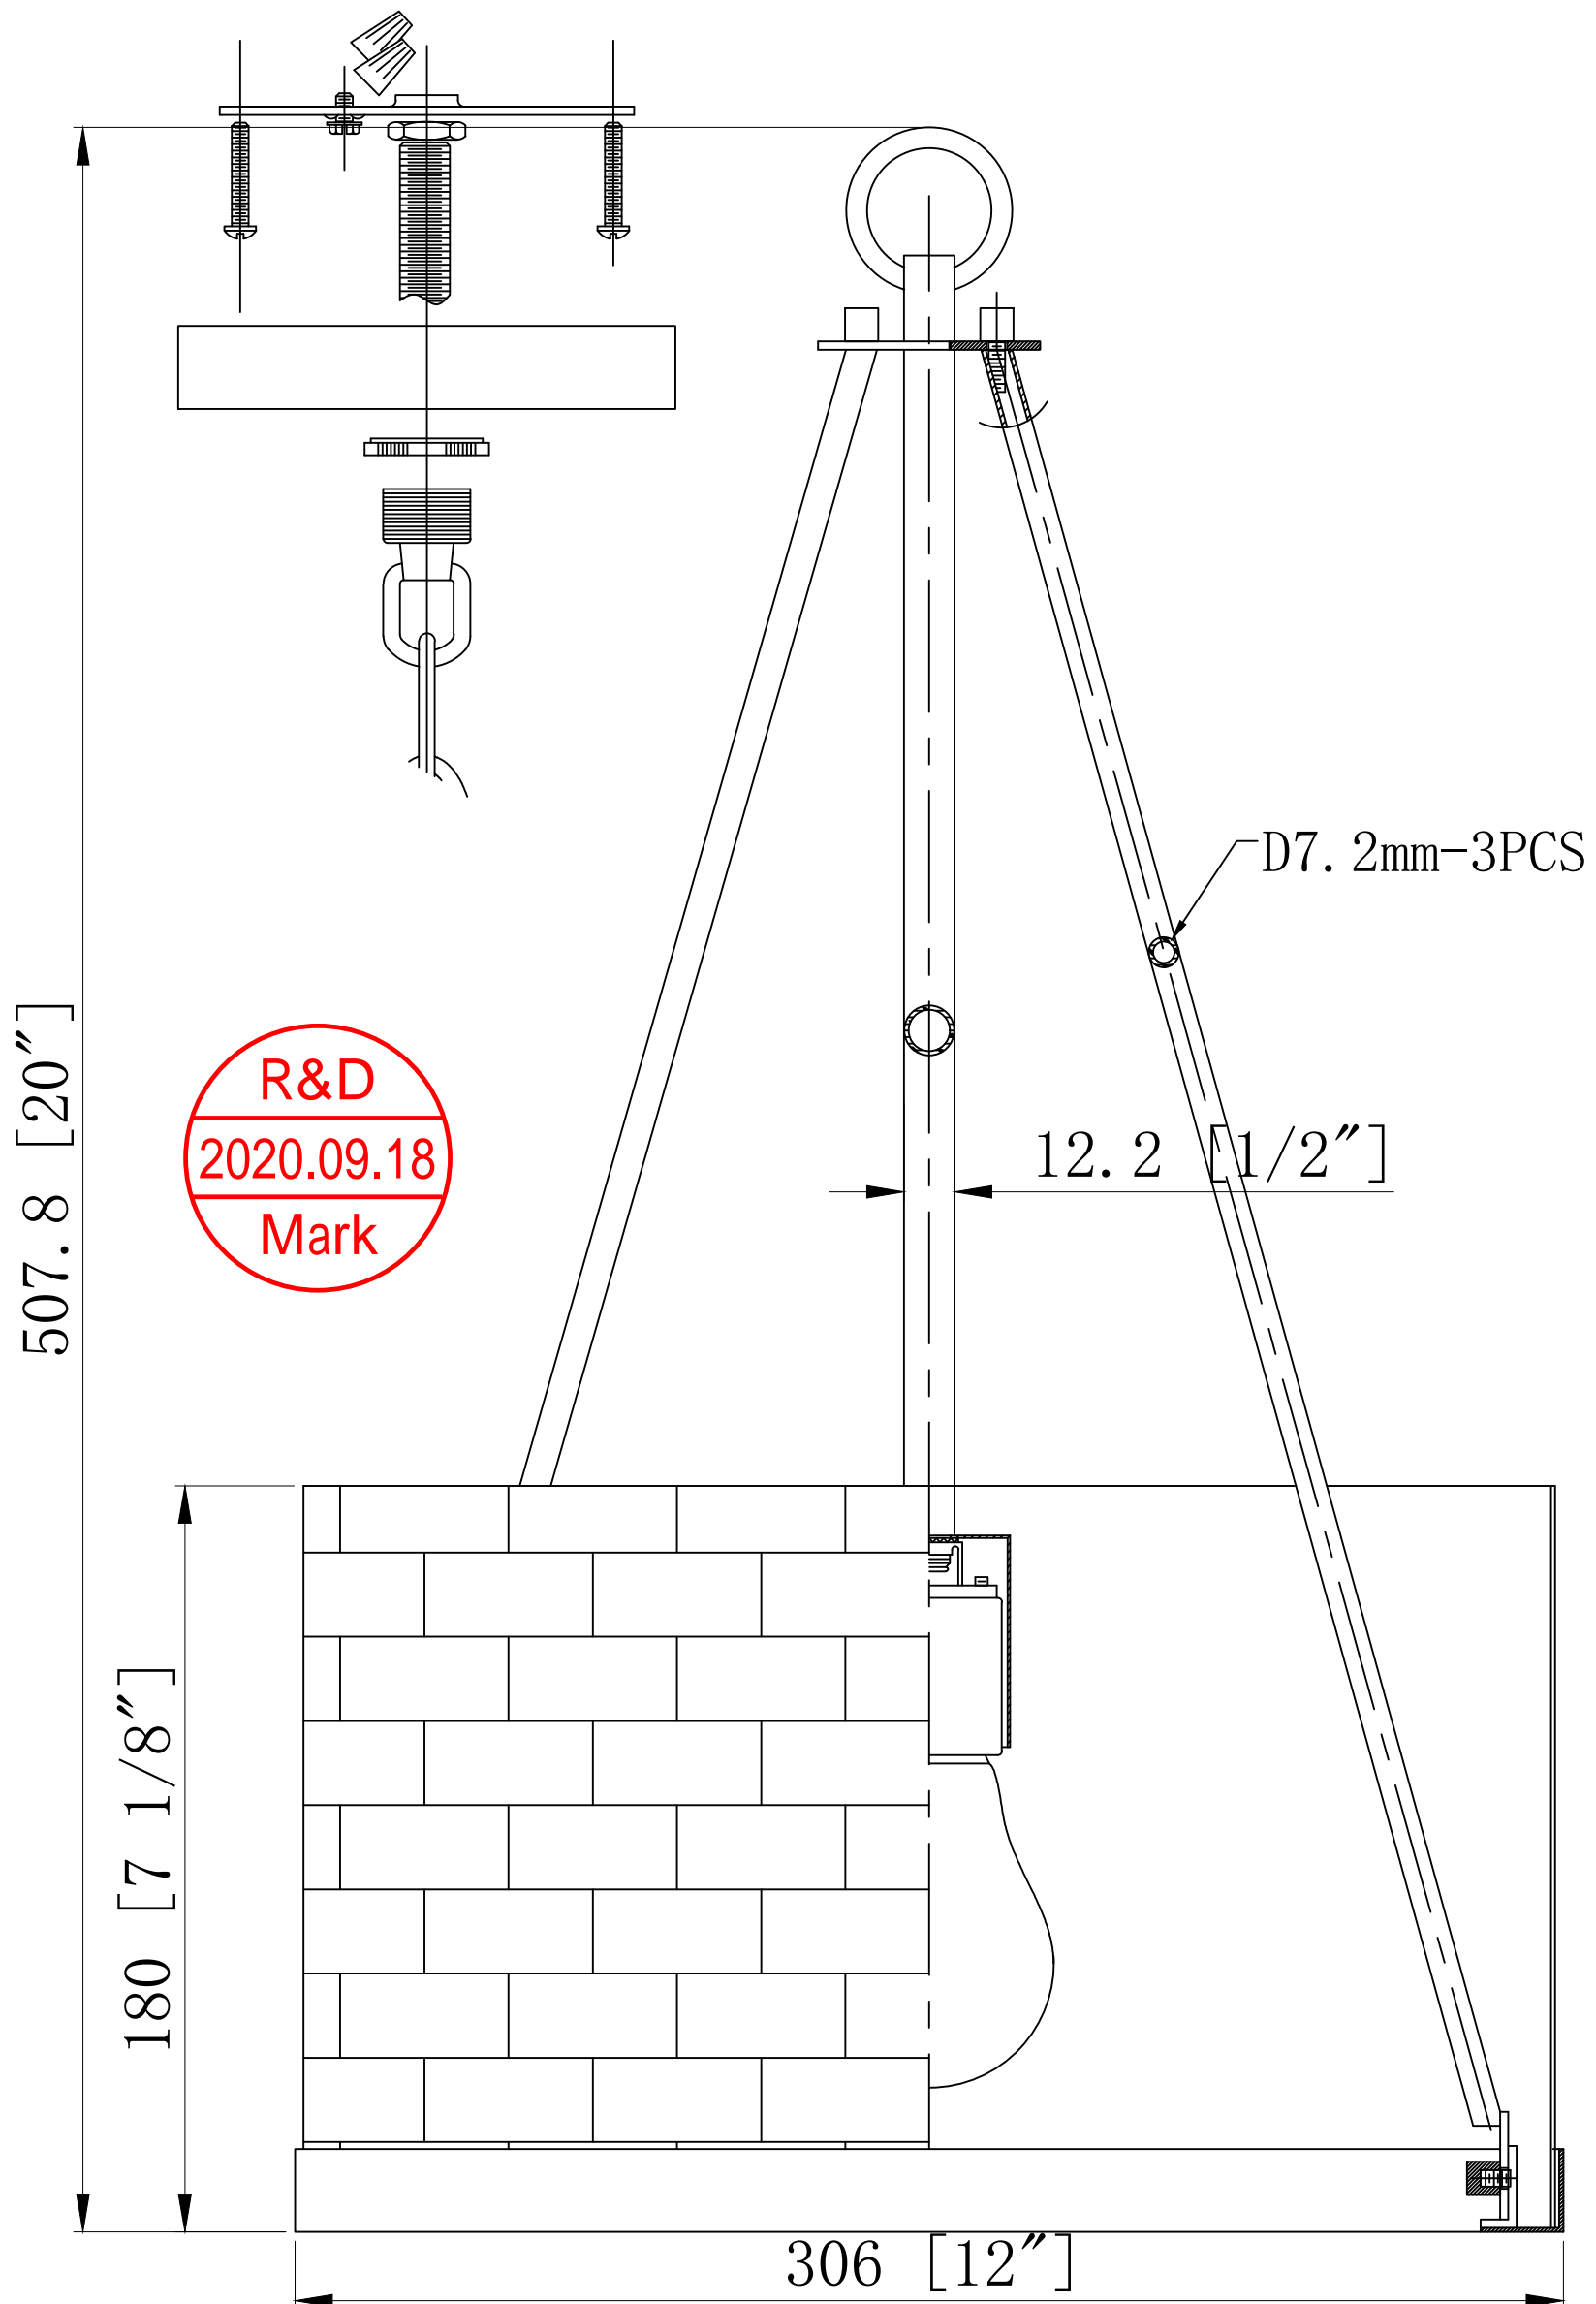

# ITEM:WB19419A-Plaid Glass

INNOVATIONS LIGHTING  
DESIGN COPYRIGHT - 14/09/2020  
ALL RIGHTS RESERVED AND MAY  
NOT BE DUPLICATED WITHOUT OUR  
WRITTEN PERMISSION