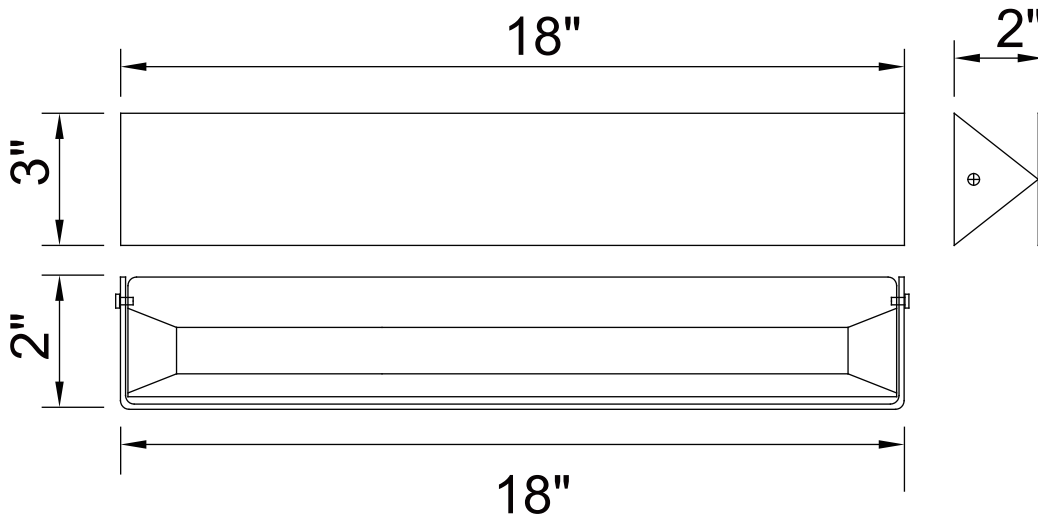

PROJECT: _____
 FIXTURE TYPE: _____
 LOCATION: _____
 CONTACT/PHONE: _____

Item	7147W18-103
Collection	MICHALINA
Finish	White
Glass	-----
Crystal	-----
Input	120V AC,60HZ,AC

Shade	-----
Length/Dia.	18"
Width/Ext.	2"
Height	3"
Maximum	3"
Lumens	600

Light Source	LED
Bulb Info.	15W
Included	-----
Dimmable	Yes
Color	3000K
Weight	0.7KG