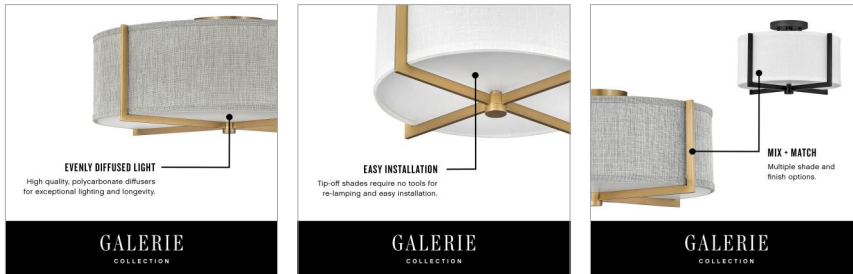

GALERIE

COLLECTION

AXIS HEATHERED GRAY

41709HB

LARGE SEMI-FLUSH MOUNT

Creativity meets practicality in Axis. Featuring a classic crossed-stem design, its shade comes in Off White Linen or Heather Gray Linen, complemented by a Black or Heritage Brass finish.

DETAILS	
FINISH:	Heritage Brass
MATERIAL:	Steel
SHADE:	Heathered Gray Linen
DIMMABLE:	YES, WITH DIMMABLE LAMP (NOT INCLUDED)

DIMENSIONS	
WIDTH:	25.5"
HEIGHT:	10.5"
WEIGHT:	6.5lb

LIGHT SOURCE	
LIGHT SOURCE:	Socketed
WATTAGE:	4-14w Med. LED, 25w Equiv.
VOLTAGE:	120v

MOUNTING	
CANOPY:	6.75" Dia.

SHIPPING	
CARTON LENGTH:	30.5
CARTON WIDTH:	30.5
CARTON HEIGHT:	24.5
CARTON WEIGHT:	10.5

PRODUCT DETAILS:

- Suitable for use in dry (indoor) locations as defined by NEC and CEC. Meets United States UL Underwriters Laboratories & CSA Canadian Standards Association Product Safety Standards.
- Merging modern and classic elements, the Galerie collection offers a selection of LED ceiling and sconce fixtures with unique details that effortlessly balance a variety of spaces with form and function. The complementary contours, materials and finishes allow each silhouette to be used in unison or easily combined with other Galerie pieces.
- Merging the best of traditional and modern elements with a sophisticated and streamlined look
- Diffusers are made of high transmittance, high diffusion, color stable LDA-filled polycarbonate to maximize delivered lumens