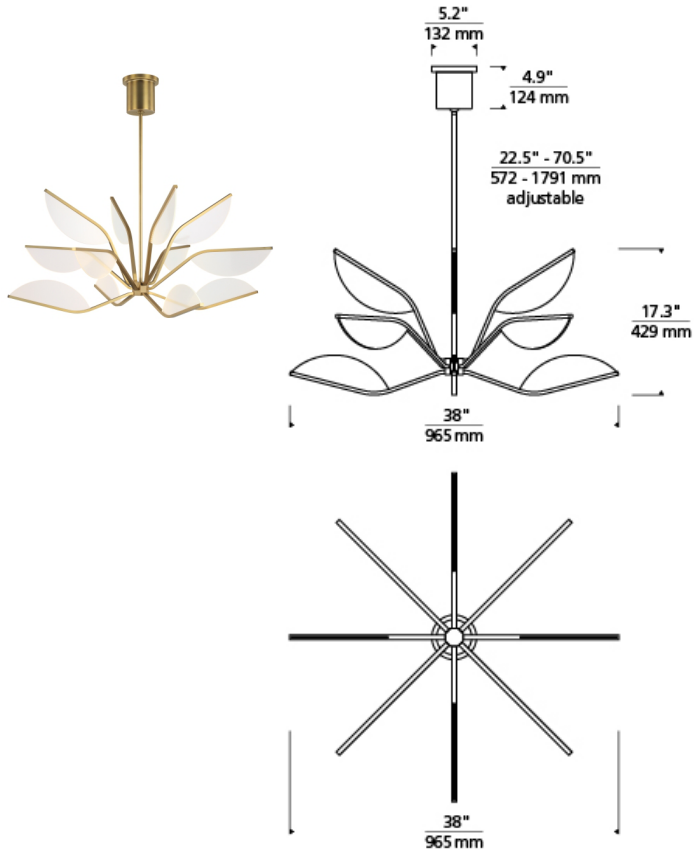

Belterra 38 Chandelier LED

DESCRIPTION

The Belterra chandelier by Tech Lighting is inspired by the lotus flower. Petal-shaped LED light guides beautifully illuminate this contemporary design and capture the purity of the chandelier's graceful stem-work. Offered in three elegant finishes, Belterra provides a touch of contrast to the light guides when turned on and off. Available in two sizes to illuminate the space as a stand-alone piece or installed in multiples. Lamping options are compatible with most dimmers. Refer to the Dimming Chart for more information. Includes 50.4 watts, 3974.3 total delivered lumens, 3000K LED linear modules. Dimmable with most LED compatible ELV and TRIAC dimmers. Ships with (4) 12" and (2) 6" rigid stems in coordinating finish. Can be installed on a sloped ceiling up to 45°.

WEIGHT

8.50-8.5lb / 3.86-3.86kg ±

aged brass matte black polished nickel

ORDERING INFORMATION

700BLT	SHAPE OR SIZE	FINISH	LAMP
38	38" DIAMETER	R AGED BRASS B MATTE BLACK N POLISHED NICKEL	-LED930 INTEGRATED LED 90 CRI 3000K 120V (T20/T24)