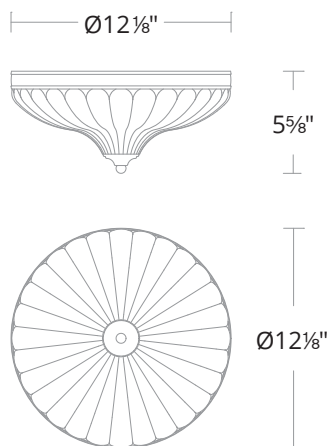

LINE DRAWING

DESCRIPTION

The baroque design celebrates classical Italian lighting with delicate ornamentation and artisanal crystal. An intricate optic European crystal shade is combined with high quality LEDs to create a luxurious ceiling mount that is both elegant and functional for any space.

FEATURES

- Built in color temperature adjustability. Switch from 3000K/3500K/4000K.
- No driver or transformer required.
- Can be mounted on ceiling or wall in all orientations

SPECIFICATIONS

CRI	90
Dimming	ELV, TRIAC
Standards	ETL/cETL, Damp, Title 24

REPLACEMENT PARTS

- RPL-GLA-6012 - Glass

Model	Size	LED Color Temp	Finish	Voltage	Wattage	Weight	LED Lumens	Delivered Lumens
S6012	12"	3000K/3500K/4000K	Aged Brass (700) Antique Nickel (704) Chrome (702)	120V	17W	9 lb	1400	1200

Example: S6012-7020