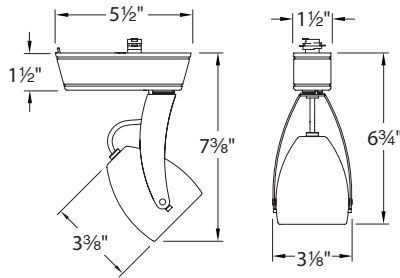

IMPULSE – model: LED810

LEDme® Track Luminaire

WAC LIGHTING

Responsible Lighting®

Fixture Type:

Catalog Number:

Project:

Location:

PRODUCT DESCRIPTION

Robustly engineered, this thermally efficient luminaire offers architectural lighting options with framing projector and barn-door accessories. Spot and flood beam spreads and two color temperatures make this an all-in-one choice for lighting. For use with WAC Lighting's 120V Track system and compatible with other manufacturer's track (consult factory for specific brands).

FEATURES

- Title 24 California Energy Commission Compliant (90 CRI versions)
- Smooth and continuous ELV dimming
- Free of projected heat and UV radiation
- ANSI Compliant Warm/Neutral LED Bins for a finer color consistency
- 360° horizontal rotation and 180° vertical aiming
- 60,000 hour rated life
- 5 year WAC Lighting product warranty

SPECIFICATIONS

Construction: Die-cast aluminum body with steel yoke and clear lens.

Driver: Input voltage: 120VAC/60Hz; High power factor >0.9
Max Load: 14.5W

Light Source: COB LED
Total power consumption of 14W with included driver.

Dimming: May be dimmed to 8% with electronic low voltage (ELV) dimmer.

Finish: Powder coat paint. Black (BK), Dark Bronze (DB), White (WT).

Standards: UL & CUL Listed. Energy Star rated

FIXTURE PERFORMANCE

Model #	Beam	Color Temp	Watts	Lumens	Efficacy	CBCP	CRI
LED810S-927	20°	2700K	14W	885	65 Lm/W	4029	90
LED810F-927	40°	2700K	14W	855	63 Lm/W	2158	90
LED810S-27	20°	2700K	14W	1060	78 Lm/W	4837	80
LED810F-27	40°	2700K	14W	995	73 Lm/W	2461	80
LED810S-930	20°	3000K	14W	920	68 Lm/W	4180	90
LED810F-930	40°	3000K	14W	890	65 Lm/W	2239	90
LED810S-30	20°	3000K	14W	1140	82 Lm/W	5084	80
LED810F-30	40°	3000K	14W	1070	77 Lm/W	2587	80
LED810S-35	20°	3500K	14W	1150	84 Lm/W	5188	80
LED810F-35	40°	3500K	14W	1080	79 Lm/W	2640	80
LED810S-40	20°	4000K	14W	950	85 Lm/W	5238	80
LED810F-40	40°	4000K	14W	905	79 Lm/W	2665	80

ORDER NUMBER

System	Model #	Beam Spread	Color Temp	Finish
H H Track	LED810	S 20° F 40°	927 2700K (90 CRI)	BK Black DB Dark Bronze WT White
L L Track			27 2700K	
J J Track			930 3000K (90 CRI)	
			30 3000K	
			35 3500K	
			40 4000K	

REPLACEMENT LED MODULE

BXRC-27G1000-D-73	2700K (90 CRI)
BXRC-27E1000-D-73	2700K
BXRC-30G1000-D-73	3000K (90 CRI)
BXRC-30E1000-D-73	3000K
BXRC-35E1000-D-73	3500K
BXRC-40E1000-D-73	4000K

Example: H-LED810S-WW-WT

ACCESSORIES

Framing Projector	008FP	BK Black
Barn Door	801BD	DB Dark Bronze
		WT White

REPLACEMENT REFLECTOR

RF-S	20°
RF-F	40°

LENSES (ORDER SEPARATELY)

Amber	LENS-16-AMB	UV Filter Lens	LENS-16-UVF
Blue	LENS-16-BLU	Frosted Lens	LENS-16-FR
Green	LENS-16-GRN	Spread Lens	LENS-16-SPR
Red	LENS-16-RED	Beam Elongating	LENS-16-BEL
Yellow	LENS-16-YEL	Honeycomb Louver	LENS-16-HCL

WAC Lighting

www.waclighting.com
Phone (800) 526.2588 • Fax (800) 526.2585

Headquarters/Eastern Distribution Center

44 Harbor Park Drive • Port Washington, NY 11050
Phone (516) 515.5000 • Fax (516) 515.5050

Western Distribution Center

1750 Archibald Avenue • Ontario, CA 91760
Phone (800) 526.2588 • Fax (800) 526.2585