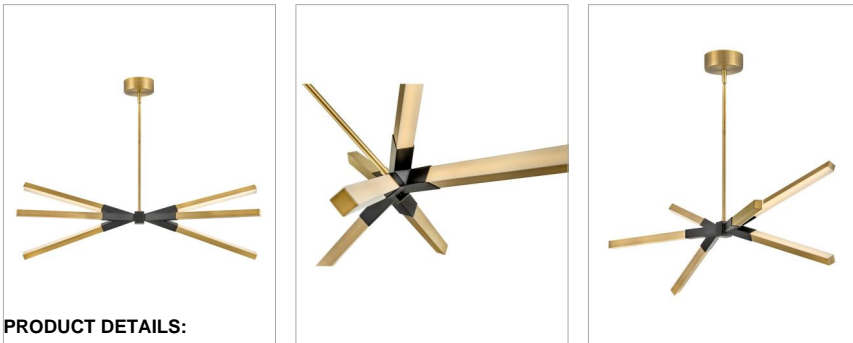

RAE

FR30618LCB

LED LINEAR

Rae is the ultimate modern marvel. Complete with striking angles that deliver a powerful, sleek silhouette, this pendant is a statement-maker. Rae's Jetted Black or Lacquered Brass arms hold three bars of LED lights while the center boasts a contrasting finish, adding an extra stylish design element.

DETAILS	
FINISH:	Lacquered Brass
MATERIAL:	Steel
GLASS:	Etched Acrylic
SLOPE DEGREE:	90
DIMMABLE:	YES - CL TYPE DIMMER (SSL7A)

DIMENSIONS	
WIDTH:	39"
HEIGHT:	13.3"
DEPTH:	13.3
WEIGHT:	7.1lb

LIGHT SOURCE	
LIGHT SOURCE:	Integrated LED
LED NAME:	EDU50W1200
WATTAGE:	38w LED *Included
VOLTAGE:	120v/277v
COLOR TEMP:	3000
LUMENS:	2000
CRI:	90
INCANDESCENT EQUIVALENCY:	2 x 75w
DIMMABLE:	YES - CL TYPE DIMMER (SSL7A)

MOUNTING	
CANOPY:	5" Dia.
LEAD WIRE:	1 X 120"
MAX HEIGHT:	42.8

SHIPPING	
CARTON LENGTH:	19.3
CARTON WIDTH:	14.2
CARTON HEIGHT:	9.1
CARTON WEIGHT:	9.2

PRODUCT DETAILS:

- This stem hung fixture may be hung on a sloped ceiling
- This fixture includes multiple down stems in various lengths to customize the installation height of the fixture, including one 6" stem and two 12" stems.
- Suitable for use in dry (indoor) locations as defined by NEC and CEC. Meets United States UL Underwriters Laboratories & CSA Canadian Standards Association Product Safety Standards
- Meets California Energy Commission 2013 & 2016 Title regulations/JA8
- Equipped with a 120/277 universal driver. 0-10 dimming.
- LED components carry a 5-year limited warranty
- Bold silhouette with dramatic details creates a modern statement
- Classic gleaming light brass finish