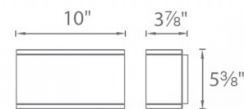

WAC LIGHTING

Tube

Wall Mount 3000K

Model & Size	Color Temp & CRI	Watt	Lumens	Finish
WS-W2609	3000K 90	16W	825	AL Brushed Aluminum
WS-W2610	3000K 90	30W	1525	BK Black BZ Bronze GH Graphite WT White

Fixture Type: _____

Catalog Number: _____

Project: _____

Location: _____

Example: **WS-W2609-AL**

DESCRIPTION

A curved contemporary look with impactful style. Perfect for illuminating the parameter of a home or creating a safe entryway to a building, the modern, minimalist Tube wall mount features a crescent profile. Crafted of aluminum with etched glass, this LED luminaire is offered in five handsome finishes and two energy-efficient LED configurations. Mounts upward or downward to suit nearly any exterior design scheme.

FEATURES

- Title 24 may not be available for all finishes, check for availability
- Driver concealed within the fixture
- 5 year warranty

SPECIFICATIONS

Construction:	Die-cast Aluminum
Power:	30W, 16W
Input:	120-277 VAC, 50/60Hz
Dimming:	ELV: 100-15%, 0-10V: 100-10%
Light Source:	Integrated LED
Rated Life:	70000 Hours
Mounting:	Mounts directly to junction box, Can be mounted on wall in all orientations
Finish:	Electrostatically Powder Coated White, Brushed Aluminum, Black, Bronze, Graphite
Operating Temp:	-40°F to 122°F (-40°C to 50°C)
Standards:	UL, cUL, Wet Location Listed, IP65, ADA, Title 24 JA8-2016 Compliant

FINISHES

LINE DRAWING

WS-W2609