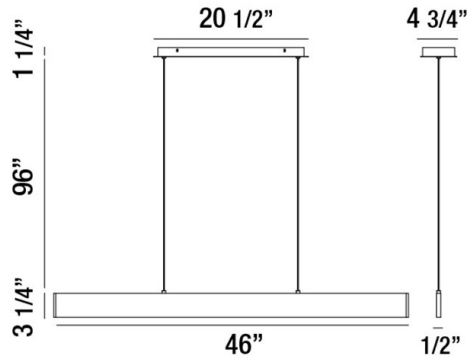

Options Available

ITEM NO.	FINISH	SHADE
31447-010	WHITE	FROSTED