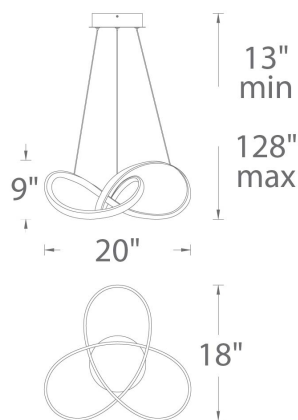

FINISHES

LINE DRAWING