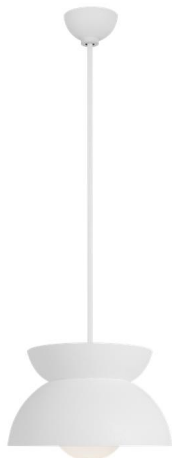

## LXP1001CPST: Medium Pendant

**Collection:** Beaunay

**UPC #:** 014817631272

**Finish:** Cast Plaster (CPST)

### Dimensions:

**Diameter:** 15"      **Overall Height:** 66"  
**Width:** 15"      **Wire:** 180" (color/White)  
**Height:** 12"      **Mounting Proc.:** Screw Collar - Stem  
**Connection:** Mounted To Box

### Features:

- This product may be mounted on a sloped ceiling
- Meets Title 24 energy efficiency standards
- Title 24 compliant if used with Joint Appendix (JA8) approved light bulbs listed in the California Energy Commission Appliance database.

### Shade / Glass / Diffuser Details:

Part	Material	Finish	Quantity	Item Number	Length	Width	Height	Diameter	Fitter Diameter	Shade Top Length	Shade Top Width	Shade Top Diameter
Shade	Glass	Milk	1				6 1/2	7				
Shade	Steel	Cast Plaster	1				10 1/8	15				