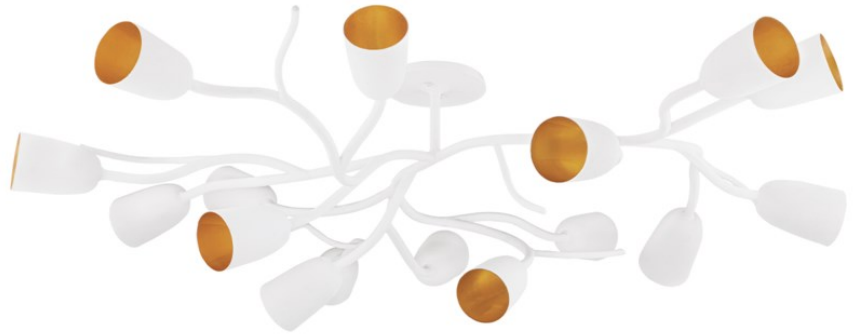

VINE

5067-WP

FINISHES

Gold Leaf (GL)

White Plaster (WP)

DIMENSIONS

Height 21.50"

Width/Diameter 67.00"

Minimum Height 0.00"

Maximum Height 0.00"

Canopy/Backplate 0.00"

Hanging Type

Weight 27.50lb

GLASS/SHADES

Material

Attachment

Color

LAMPING/ELECTRICAL

Bulb 1

Bulb Included No

Socket Type E26 Medium Base

Wattage 40w

Voltage 120 VAC

SHIPPING