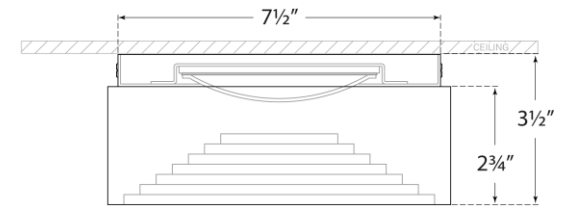

TEAR SHEET

Otto Small Flush Mount

Item # KW 4901BZ-ALB

Designer: Kelly Wearstler

Height: 3.5"

Width: 8"

Canopy: 7.5" Round

Finishes: AB, BZ, PN

Glass Options: ALB

Socket: Dedicated LED

Wattage: 18w (1500lm)

Weight: 6 Pounds

Note: Alabaster is a Natural Stone | Variations in Color and Texture are Expected

Side View

Bottom View