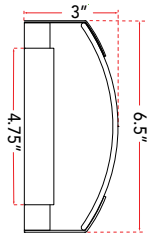

ABRA MODEL **20012WV-BN**

Curved glass panel LED vanity

FAMILY NAME **Allure**

UPC 00810035190146

Side Elevation

FIXTURE MATERIAL				FIXTURE DIMENSIONS IN INCHES										
Frame Material	Finishes Available	Diffuser Type	Diffuser Finish	Diameter	Height	o.a.h	Width	Length	Ext	Weight	ADA	Location	Rating	Compliance
Steel	BN-Brushed Nickel CH-Chrome	Glass	Frosted		6.5	6.5		36	3		Compliant	Wall Mount only	Damp Location	cETLus
LAMPING										Compatible Dimmers		Junction Box Type		SUPPLIED
Lamp Type	Lamp qty	Wattage	Max Wattage	Base	Kelvin	CRI	Initial Lumen's	Delivered Lumen's	Voltage	Most Dimmers		Standard 4 x 4 Octagon Box		
LED	1	48w	48w	Solid State Module	3000k	90+	4080	2856 estimated	120v	SPECIAL NOTES				