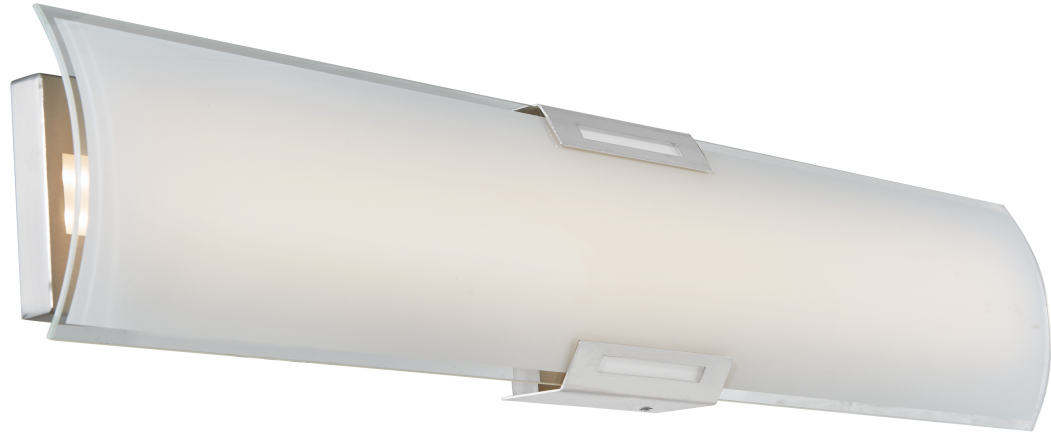

ABRA MODEL **20012WV-BN**

Curved glass panel LED vanity

FAMILY NAME **Allure**

UPC 00810035190146

Side Elevation

FIXTURE MATERIAL				FIXTURE DIMENSIONS IN INCHES										
Frame Material	Finishes Available	Diffuser Type	Diffuser Finish	Diameter	Height	o.a.h	Width	Length	Ext	Weight	ADA	Location	Rating	Compliance
Steel	BN-Brushed Nickel CH-Chrome	Glass	Frosted		6.5	6.5		36	3		Compliant	Wall Mount only	Damp Location	cETLus
LAMPING										Compatible Dimmers		Junction Box Type		SUPPLIED
Lamp Type	Lamp qty	Wattage	Max Wattage	Base	Kelvin	CRI	Initial Lumen's	Delivered Lumen's	Voltage	Most Dimmers		Standard 4 x 4 Octagon Box		
LED	1	48w	48w	Solid State Module	3000k	90+	4080	2856 estimated	120v	SPECIAL NOTES				