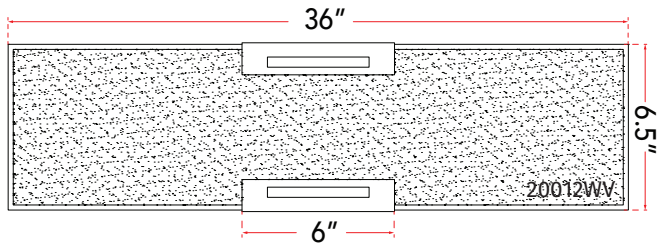

ABRA MODEL **20012WV-BN**

Curved glass panel LED vanity

FAMILY NAME **Allure**

UPC 00810035190146

Side Elevation

FIXTURE MATERIAL				FIXTURE DIMENSIONS IN INCHES										
Frame Material	Finishes Available	Diffuser Type	Diffuser Finish	Diameter	Height	o.a.h	Width	Length	Ext	Weight	ADA	Location	Rating	Compliance
Steel	BN-Brushed Nickel CH-Chrome	Glass	Frosted		6.5	6.5		36	3		Compliant	Wall Mount only	Damp Location	cETLus
LAMPING										Compatible Dimmers		Junction Box Type		SUPPLIED
Lamp Type	Lamp qty	Wattage	Max Wattage	Base	Kelvin	CRI	Initial Lumen's	Delivered Lumen's	Voltage	Most Dimmers		Standard 4 x 4 Octagon Box		
LED	1	48w	48w	Solid State Module	3000k	90+	4080	2856 estimated	120v	SPECIAL NOTES				