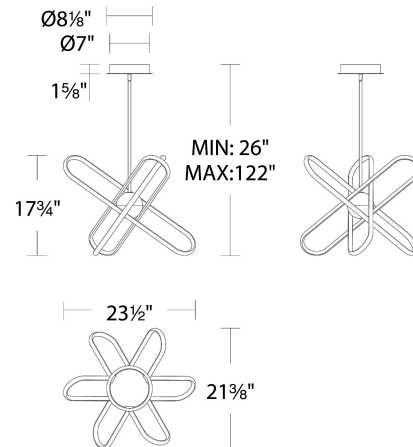

FINISHES:

LINE DRAWING: