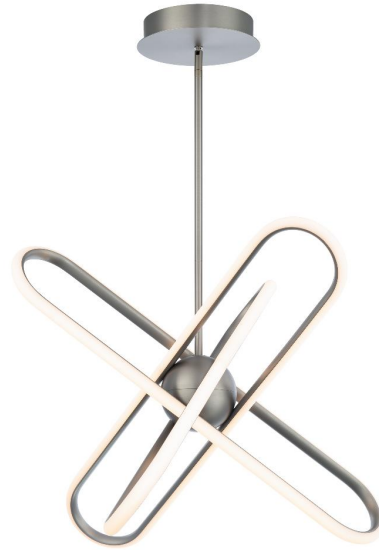

WAC LIGHTING

Valerius

Chandelier 3000K

Fixture Type: _____

Catalog Number: _____

Project: _____

Location: _____

Model & Size	Color Temp & CRI	Finish	Watt	LED Lumens	Delivered Lumens
PD-37224 24"	3000K 90	BK Black BN Brushed Nickel	34W	3500	1897

Example: **PD-37224-BN**

For custom requests please contact customs@wacighting.com

FEATURES

- Omnidirectional diffused illumination
- Three 12" and one 6" downrods included (additional downrods available)
- Spin-on round canopy with minimal hardware
- May be mounted on a sloped ceiling
- Driver concealed within the canopy
- 5 Year warranty

SPECIFICATIONS

Color Temp:	3000K
Input:	120/277 VAC,50/60Hz
CRI:	90
Dimming:	ELV: 100-10% ,TRIAC: 100-10%
Rated Life:	50000 Hours
Standards:	ETL, cETL,Title 24 JA8-2019 Compliant Damp Location Listed
Construction:	Aluminum body, silicone diffuser

REPLACEMENT PARTS

- ROD-I06-PC127T-BK - 6" rod
- ROD-I06-PC127T-BN - 6" rod
- ROD-I12-PC127T-BK - 12" rod
- ROD-I12-PC127T-BN - 12" rod
- HDW-BA22-CE - Hardware Pack