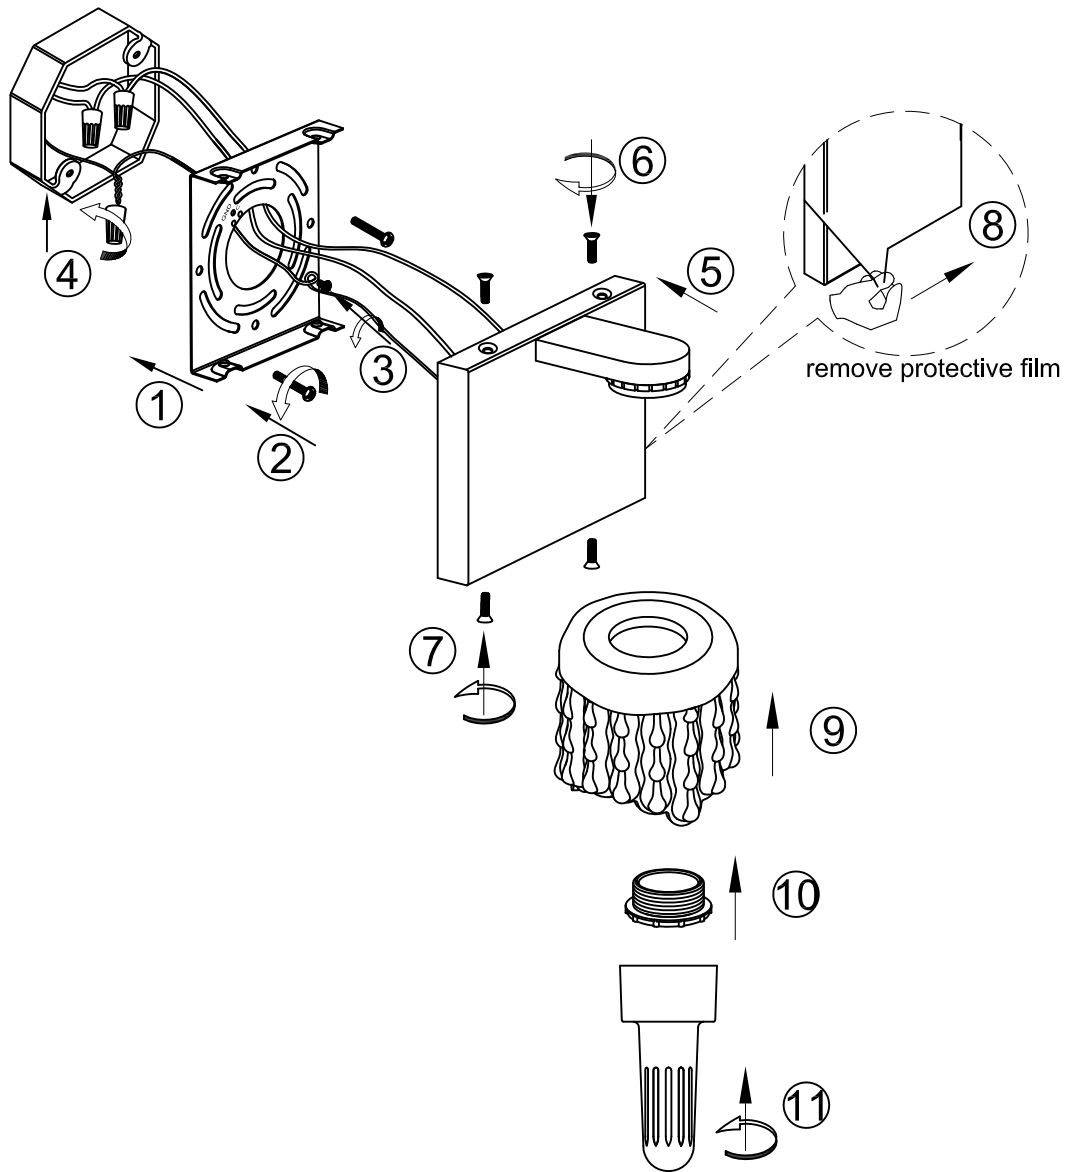

## FEATURE

- 120V~60HZ
  - Lamp Type:LED 5W (470LM)
- The lamp can be only indoor used