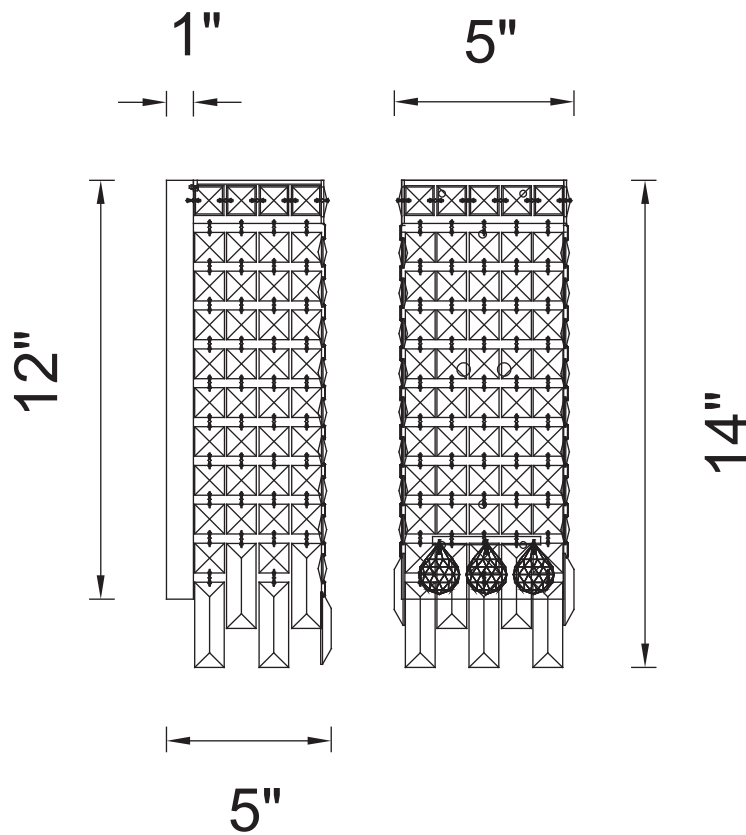

PROJECT: \_\_\_\_\_

FIXTURE TYPE: \_\_\_\_\_

LOCATION: \_\_\_\_\_

CONTACT/PHONE: \_\_\_\_\_

Item	8031W5C
Collection	COLOSSEUM
Finish	Chrome
Glass	-----
Crystal	Clear
Input	120V AC,60HZ,AC

Shade	-----
Length/Dia.	5"
Width/Ext.	5"
Height	14"
Maximum	-----
Lumens	-----

Light Source	E12
Bulb Info.	2×60W
Included	-----
Dimmable	Yes
Color	-----
Weight	